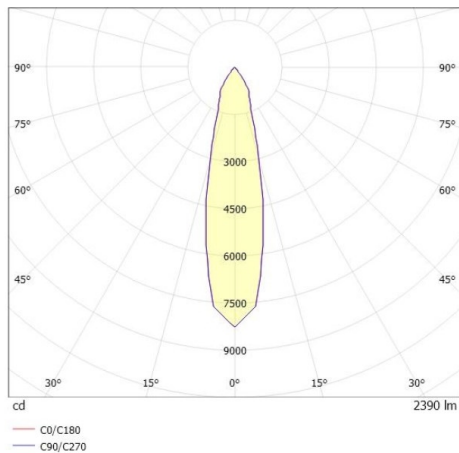

TOUCH DOWN

692-001010543550v2

TOUCH DOWN PD SUSPENSION white, similar to RAL 9016,high-efficiently vacuum deposited aluminium reflector beam 24°, light output direct, with converter, max. 700mA, dimmability: not dimmable, cable transparent, adapter/ceiling base white, pendant length 1500mm, IP20

DRAWING

LIGHT DISTRIBUTION CURVE

TECHNICAL DETAILS

System perform. [W]	25
Bulb type	LED
Luminous flux [lm]	2390
Current sec. [mA]	700
Colour temp. [K]	2700K
CRI	PREMIUM>90
Optics	vacuum deposited aluminium reflector
Designer	INHOUSE
Converter	with converter
Dimming	not dimmable
Light output	direct
Beam angle [°]	24°
Voltage [V]	220-240V 50/60Hz
Height [mm]	400
Pendant length [mm]	1500
Diameter [mm]	120
IP protection class	IP20
Voltage class	protection cl. I
Net weight [kg]	2,37
Colour lamp	white
RAL	9016
Colour adapter/ceiling base	white
Electric wire	transparent
EAN-Number	9010870131026
Lifetime [h]	L80 B10 50 000
Energy efficiency cl.	E
No. of luminaires B16A	34

The values are rated values. Power and luminous flux are initially subject to a tolerance of +/- 10%. Colour temperature tolerance: +/- 150 K. The values apply to an ambient temperature of 25°C unless otherwise specified.