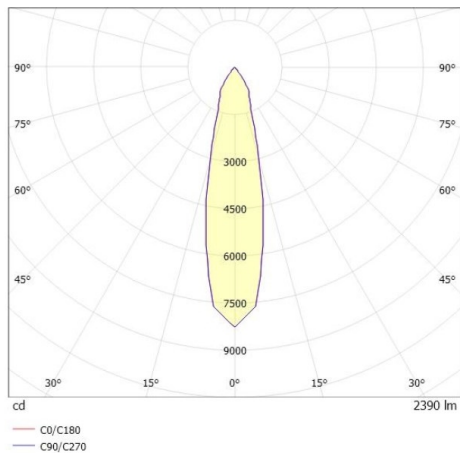

TOUCH DOWN

692-00101054355dv2

TOUCH DOWN PD SUSPENSION white, similar to RAL 9016, high-efficiently vacuum deposited aluminium reflector beam 24°, light output direct, with converter, max. 700mA, dimmability: DALI, cable transparent, adapter/ceiling base white, pendant length 1500mm, IP20

DRAWING

TECHNICAL DETAILS

System perform. [W]	25
Bulb type	LED
Luminous flux [lm]	2390
Current sec. [mA]	700
Colour temp. [K]	2700K
CRI	PREMIUM>90
Optics	vacuum deposited aluminium reflector
Designer	INHOUSE
Converter	with converter
Light output	direct
Beam angle [°]	24°
Voltage [V]	220-240V 50/60Hz
Height [mm]	400
Pendant length [mm]	1500
Diameter [mm]	120
IP protection class	IP20
Voltage class	protection cl. I
Net weight [kg]	2,50
Colour lamp	white
RAL	9016
Colour adapter/ceiling base	white
Electric wire	transparent
EAN-Number	9010870131019
Lifetime [h]	L80 B10 50 000
Energy efficiency cl.	E
No. of luminaires B16A	34

LIGHT DISTRIBUTION CURVE

The values are rated values. Power and luminous flux are initially subject to a tolerance of +/- 10%. Colour temperature tolerance: +/- 150 K. The values apply to an ambient temperature of 25°C unless otherwise specified.