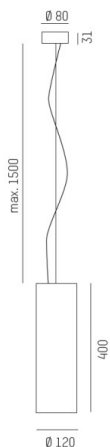

TOUCH DOWN

692-00101054355dv2

TOUCH DOWN PD SUSPENSION white, similar to RAL 9016, high-efficiently vacuum deposited aluminium reflector beam 24°, light output direct, with converter, max. 700mA, dimmability: DALI, cable transparent, adapter/ceiling base white, pendant length 1500mm, IP20

DRAWING

TECHNICAL DETAILS

System perform. [W]	25
Bulb type	LED
Luminous flux [lm]	2390
Current sec. [mA]	700
Colour temp. [K]	2700K
CRI	PREMIUM>90
Optics	vacuum deposited aluminium reflector
Designer	INHOUSE
Converter	with converter
Light output	direct
Beam angle [°]	24°
Voltage [V]	220-240V 50/60Hz
Height [mm]	400
Pendant length [mm]	1500
Diameter [mm]	120
IP protection class	IP20
Voltage class	protection cl. I
Net weight [kg]	2,50
Colour lamp	white
RAL	9016
Colour adapter/ceiling base	white
Electric wire	transparent
EAN-Number	9010870131019
Lifetime [h]	L80 B10 50 000
Energy efficiency cl.	E
No. of luminaires B16A	34

LIGHT DISTRIBUTION CURVE

The values are rated values. Power and luminous flux are initially subject to a tolerance of +/- 10%. Colour temperature tolerance: +/- 150 K. The values apply to an ambient temperature of 25°C unless otherwise specified.