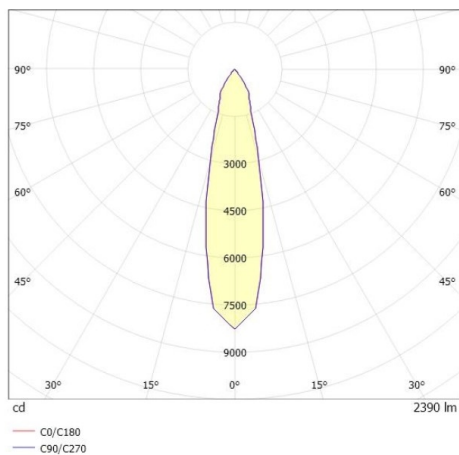

TOUCH DOWN

692-001010543660v2

TOUCH DOWN PD SUSPENSION black, similar to RAL 9005,high-efficiently vacuum deposited aluminium reflector beam 24°, light output direct, with converter, max. 700mA, dimmability: not dimmable, cable transparent, adapter/ceiling base black, pendant length 1500mm, IP20

DRAWING

TECHNICAL DETAILS

System perform. [W]	25
Bulb type	LED
Luminous flux [lm]	2390
Current sec. [mA]	700
Colour temp. [K]	2700K
CRI	PREMIUM>90
Optics	vacuum deposited aluminium reflector
Designer	INHOUSE
Converter	with converter
Dimming	not dimmable
Light output	direct
Beam angle [°]	24°
Voltage [V]	220-240V 50/60Hz
Height [mm]	400
Pendant length [mm]	1500
Diameter [mm]	120
IP protection class	IP20
Voltage class	protection cl. I
Net weight [kg]	2,32
Colour lamp	black
RAL	9005
Colour adapter/ceiling base	black
Electric wire	transparent
EAN-Number	9010870131040
Lifetime [h]	L80 B10 50 000
Energy efficiency cl.	E
No. of luminaires B16A	34

LIGHT DISTRIBUTION CURVE

The values are rated values. Power and luminous flux are initially subject to a tolerance of +/- 10%. Colour temperature tolerance: +/- 150 K. The values apply to an ambient temperature of 25°C unless otherwise specified.