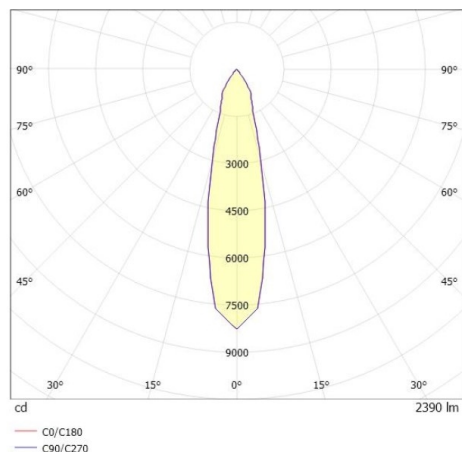

TOUCH DOWN

692-00101054366dv2

TOUCH DOWN PD SUSPENSION black, similar to RAL 9005, high-efficiently vacuum deposited aluminium reflector beam 24°, light output direct, with converter, max. 700mA, dimmability: DALI, cable transparent, adapter/ceiling base black, pendant length 1500mm, IP20

DRAWING

TECHNICAL DETAILS

System perform. [W]	25
Bulb type	LED
Luminous flux [lm]	2390
Current sec. [mA]	700
Colour temp. [K]	2700K
CRI	PREMIUM>90
Optics	vacuum deposited aluminium reflector
Designer	INHOUSE
Converter	with converter
Light output	direct
Beam angle [°]	24°
Voltage [V]	220-240V 50/60Hz
Height [mm]	400
Pendant length [mm]	1500
Diameter [mm]	120
IP protection class	IP20
Voltage class	protection cl. I
Net weight [kg]	2,46
Colour lamp	black
RAL	9005
Colour adapter/ceiling base	black
Electric wire	transparent
EAN-Number	9010870131033
Lifetime [h]	L80 B10 50 000
Energy efficiency cl.	E
No. of luminaires B16A	34

LIGHT DISTRIBUTION CURVE

The values are rated values. Power and luminous flux are initially subject to a tolerance of +/- 10%. Colour temperature tolerance: +/- 150 K. The values apply to an ambient temperature of 25°C unless otherwise specified.