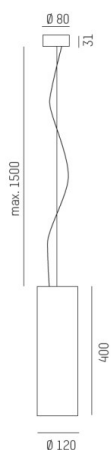

TOUCH DOWN

692-00101054366dv2

TOUCH DOWN PD SUSPENSION black, similar to RAL 9005, high-efficiently vacuum deposited aluminium reflector beam 24°, light output direct, with converter, max. 700mA, dimmability: DALI, cable transparent, adapter/ceiling base black, pendant length 1500mm, IP20

DRAWING

TECHNICAL DETAILS

System perform. [W]	25
Bulb type	LED
Luminous flux [lm]	2390
Current sec. [mA]	700
Colour temp. [K]	2700K
CRI	PREMIUM>90
Optics	vacuum deposited aluminium reflector
Designer	INHOUSE
Converter	with converter
Light output	direct
Beam angle [°]	24°
Voltage [V]	220-240V 50/60Hz
Height [mm]	400
Pendant length [mm]	1500
Diameter [mm]	120
IP protection class	IP20
Voltage class	protection cl. I
Net weight [kg]	2,46
Colour lamp	black
RAL	9005
Colour adapter/ceiling base	black
Electric wire	transparent
EAN-Number	9010870131033
Lifetime [h]	L80 B10 50 000
Energy efficiency cl.	E
No. of luminaires B16A	34

LIGHT DISTRIBUTION CURVE

The values are rated values. Power and luminous flux are initially subject to a tolerance of +/- 10%. Colour temperature tolerance: +/- 150 K. The values apply to an ambient temperature of 25°C unless otherwise specified.