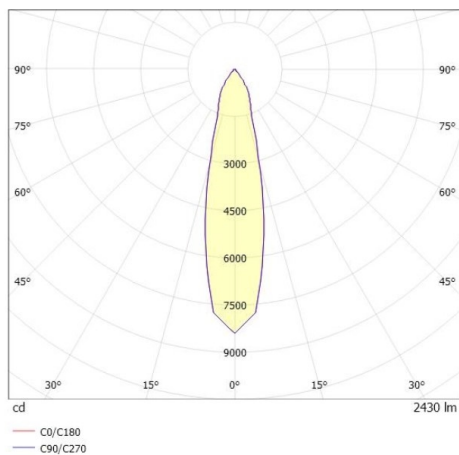

TOUCH DOWN

692-001010549550v2

TOUCH DOWN PD SUSPENSION white, similar to RAL 9016,high-efficiently vacuum deposited aluminium reflector beam 24°, light output direct, with converter, max. 700mA, dimmability: not dimmable, cable transparent, adapter/ceiling base white, pendant length 1500mm, IP20

DRAWING

LIGHT DISTRIBUTION CURVE

TECHNICAL DETAILS

System perform. [W]	25
Bulb type	LED
Luminous flux [lm]	2430
Current sec. [mA]	700
Colour temp. [K]	3000K
CRI	PREMIUM>90
Optics	vacuum deposited aluminium reflector
Designer	INHOUSE
Converter	with converter
Dimming	not dimmable
Light output	direct
Beam angle [°]	24°
Voltage [V]	220-240V 50/60Hz
Height [mm]	400
Pendant length [mm]	1500
Diameter [mm]	120
IP protection class	IP20
Voltage class	protection cl. I
Net weight [kg]	2,37
Colour lamp	white
RAL	9016
Colour adapter/ceiling base	white
Electric wire	transparent
EAN-Number	9010870130784
Lifetime [h]	L80 B10 50 000
Energy efficiency cl.	E
No. of luminaires B16A	34

The values are rated values. Power and luminous flux are initially subject to a tolerance of +/- 10%. Colour temperature tolerance: +/- 150 K. The values apply to an ambient temperature of 25°C unless otherwise specified.