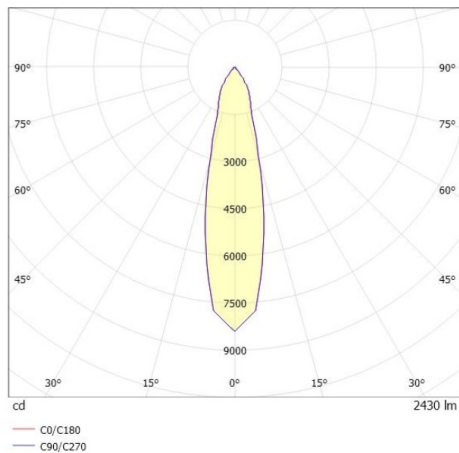

TOUCH DOWN

692-00101054955dv2

TOUCH DOWN PD SUSPENSION white, similar to RAL 9016, high-efficiently vacuum deposited aluminium reflector beam 24°, light output direct, with converter, max. 700mA, dimmability: DALI, cable transparent, adapter/ceiling base white, pendant length 1500mm, IP20

DRAWING

LIGHT DISTRIBUTION CURVE

TECHNICAL DETAILS

System perform. [W]	25
Bulb type	LED
Luminous flux [lm]	2430
Current sec. [mA]	700
Colour temp. [K]	3000K
CRI	PREMIUM>90
Optics	vacuum deposited aluminium reflector
Designer	INHOUSE
Converter	with converter
Light output	direct
Beam angle [°]	24°
Voltage [V]	220-240V 50/60Hz
Height [mm]	400
Pendant length [mm]	1500
Diameter [mm]	120
IP protection class	IP20
Voltage class	protection cl. I
Net weight [kg]	2,50
Colour lamp	white
RAL	9016
Colour adapter/ceiling base	white
Electric wire	transparent
EAN-Number	9010870130777
Lifetime [h]	L80 B10 50 000
Energy efficiency cl.	E
No. of luminaires B16A	34

The values are rated values. Power and luminous flux are initially subject to a tolerance of +/- 10%. Colour temperature tolerance: +/- 150 K. The values apply to an ambient temperature of 25°C unless otherwise specified.