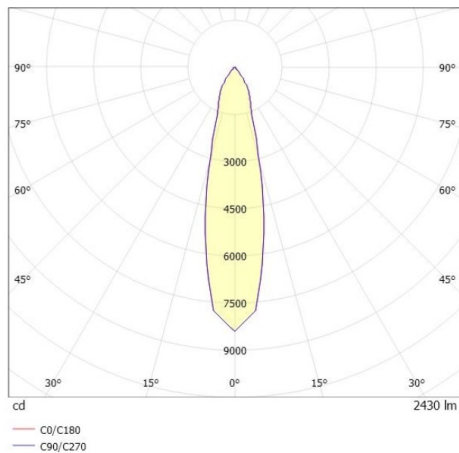

TOUCH DOWN

692-001010549660v2

TOUCH DOWN PD SUSPENSION black, similar to RAL 9005,high-efficiently vacuum deposited aluminium reflector beam 24°, light output direct, with converter, max. 700mA, dimmability: not dimmable, cable transparent, adapter/ceiling base black, pendant length 1500mm, IP20

DRAWING

LIGHT DISTRIBUTION CURVE

TECHNICAL DETAILS

System perform. [W]	25
Bulb type	LED
Luminous flux [lm]	2430
Current sec. [mA]	700
Colour temp. [K]	3000K
CRI	PREMIUM>90
Optics	vacuum deposited aluminium reflector
Designer	INHOUSE
Converter	with converter
Dimming	not dimmable
Light output	direct
Beam angle [°]	24°
Voltage [V]	220-240V 50/60Hz
Height [mm]	400
Pendant length [mm]	1500
Diameter [mm]	120
IP protection class	IP20
Voltage class	protection cl. I
Net weight [kg]	2,32
Colour lamp	black
RAL	9005
Colour adapter/ceiling base	black
Electric wire	transparent
EAN-Number	9010870130807
Lifetime [h]	L80 B10 50 000
Energy efficiency cl.	E
No. of luminaires B16A	34

The values are rated values. Power and luminous flux are initially subject to a tolerance of +/- 10%. Colour temperature tolerance: +/- 150 K. The values apply to an ambient temperature of 25°C unless otherwise specified.