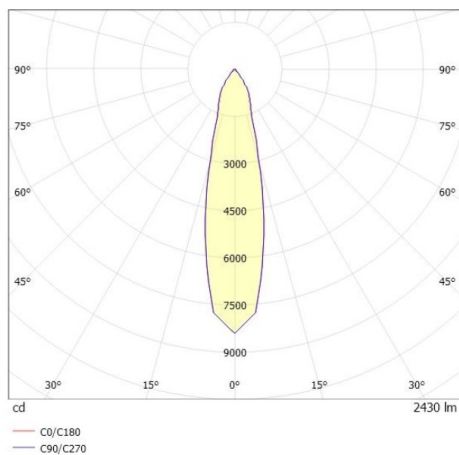

TOUCH DOWN

692-00101054966dv2

TOUCH DOWN PD SUSPENSION black, similar to RAL 9005, high-efficiently vacuum deposited aluminium reflector beam 24°, light output direct, with converter, max. 700mA, dimmability: DALI, cable transparent, adapter/ceiling base black, pendant length 1500mm, IP20

DRAWING

TECHNICAL DETAILS

System perform. [W]	25
Bulb type	LED
Luminous flux [lm]	2430
Current sec. [mA]	700
Colour temp. [K]	3000K
CRI	PREMIUM>90
Optics	vacuum deposited aluminium reflector
Designer	INHOUSE
Converter	with converter
Light output	direct
Beam angle [°]	24°
Voltage [V]	220-240V 50/60Hz
Height [mm]	400
Pendant length [mm]	1500
Diameter [mm]	120
IP protection class	IP20
Voltage class	protection cl. I
Net weight [kg]	2,46
Colour lamp	black
RAL	9005
Colour adapter/ceiling base	black
Electric wire	transparent
EAN-Number	9010870130791
Lifetime [h]	L80 B10 50 000
Energy efficiency cl.	E
No. of luminaires B16A	34

LIGHT DISTRIBUTION CURVE

The values are rated values. Power and luminous flux are initially subject to a tolerance of +/- 10%. Colour temperature tolerance: +/- 150 K. The values apply to an ambient temperature of 25°C unless otherwise specified.