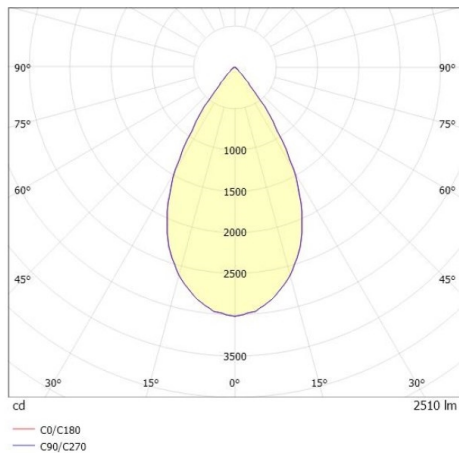

TOUCH DOWN

692-001010943550v2

TOUCH DOWN PD SUSPENSION white, similar to RAL 9016, high-efficiently vacuum deposited aluminium reflector beam 60°, light output direct, with converter, max. 700mA, dimmability: not dimmable, cable transparent, adapter/ceiling base white, pendant length 1500mm, IP20

DRAWING

LIGHT DISTRIBUTION CURVE

TECHNICAL DETAILS

System perform. [W]	25
Bulb type	LED
Luminous flux [lm]	2510
Current sec. [mA]	700
Colour temp. [K]	2700K
CRI	PREMIUM>90
Optics	vacuum deposited aluminium reflector
Designer	INHOUSE
Converter	with converter
Dimming	not dimmable
Light output	direct
Beam angle [°]	60°
Voltage [V]	220-240V 50/60Hz
Height [mm]	400
Pendant length [mm]	1500
Diameter [mm]	120
IP protection class	IP20
Voltage class	protection cl. I
Net weight [kg]	2,37
Colour lamp	white
RAL	9016
Colour adapter/ceiling base	white
Electric wire	transparent
EAN-Number	9010870131088
Lifetime [h]	L80 B10 50 000
Energy efficiency cl.	E
No. of luminaires B16A	34