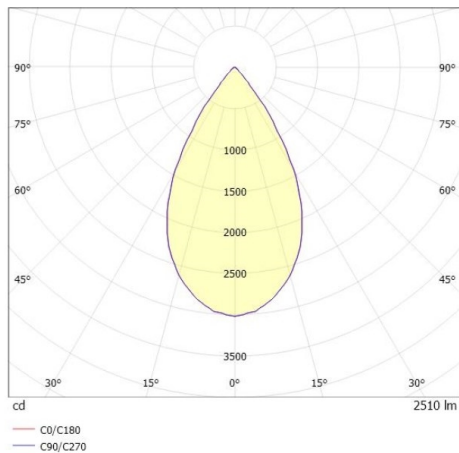

TOUCH DOWN

692-00101094355dv2

TOUCH DOWN PD SUSPENSION white, similar to RAL 9016,high-efficiently vacuum deposited aluminium reflector beam 60°, light output direct, with converter, max. 700mA, dimmability: DALI, cable transparent, adapter/ceiling base white, pendant length 1500mm, IP20

DRAWING

LIGHT DISTRIBUTION CURVE

TECHNICAL DETAILS

System perform. [W]	25
Bulb type	LED
Luminous flux [lm]	2510
Current sec. [mA]	700
Colour temp. [K]	2700K
CRI	PREMIUM>90
Optics	vacuum deposited aluminium reflector
Designer	INHOUSE
Converter	with converter
Light output	direct
Beam angle [°]	60°
Voltage [V]	220-240V 50/60Hz
Height [mm]	400
Pendant length [mm]	1500
Diameter [mm]	120
IP protection class	IP20
Voltage class	protection cl. I
Net weight [kg]	2,50
Colour lamp	white
RAL	9016
Colour adapter/ceiling base	white
Electric wire	transparent
EAN-Number	9010870131071
Lifetime [h]	L80 B10 50 000
Energy efficiency cl.	E
No. of luminaires B16A	34