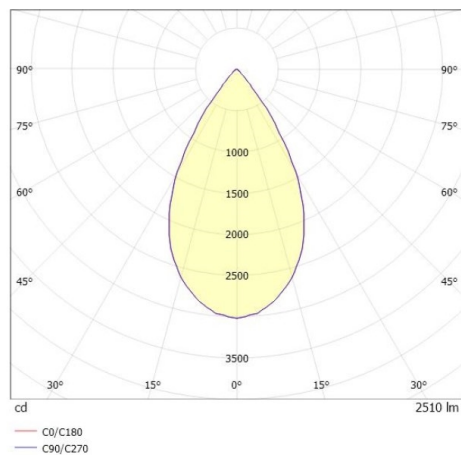

TOUCH DOWN

692-001010943660v2

TOUCH DOWN PD SUSPENSION black, similar to RAL 9005,high-efficiently vacuum deposited aluminium reflector beam 60°, light output direct, with converter, max. 700mA, dimmability: not dimmable, cable transparent, adapter/ceiling base black, pendant length 1500mm, IP20

DRAWING

TECHNICAL DETAILS

System perform. [W]	25
Bulb type	LED
Luminous flux [lm]	2510
Current sec. [mA]	700
Colour temp. [K]	2700K
CRI	PREMIUM>90
Optics	vacuum deposited aluminium reflector
Designer	INHOUSE
Converter	with converter
Dimming	not dimmable
Light output	direct
Beam angle [°]	60°
Voltage [V]	220-240V 50/60Hz
Height [mm]	400
Pendant length [mm]	1500
Diameter [mm]	120
IP protection class	IP20
Voltage class	protection cl. I
Net weight [kg]	2,32
Colour lamp	black
RAL	9005
Colour adapter/ceiling base	black
Electric wire	transparent
EAN-Number	9010870131101
Lifetime [h]	L80 B10 50 000
Energy efficiency cl.	E
No. of luminaires B16A	34

LIGHT DISTRIBUTION CURVE

The values are rated values. Power and luminous flux are initially subject to a tolerance of +/- 10%. Colour temperature tolerance: +/- 150 K. The values apply to an ambient temperature of 25°C unless otherwise specified.