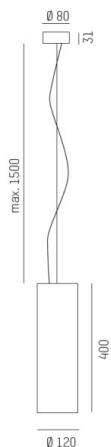

TOUCH DOWN

692-001010943660v2

TOUCH DOWN PD SUSPENSION black, similar to RAL 9005,high-efficiently vacuum deposited aluminium reflector beam 60°, light output direct, with converter, max. 700mA, dimmability: not dimmable, cable transparent, adapter/ceiling base black, pendant length 1500mm, IP20

DRAWING

TECHNICAL DETAILS

System perform. [W]	25
Bulb type	LED
Luminous flux [lm]	2510
Current sec. [mA]	700
Colour temp. [K]	2700K
CRI	PREMIUM>90
Optics	vacuum deposited aluminium reflector
Designer	INHOUSE
Converter	with converter
Dimming	not dimmable
Light output	direct
Beam angle [°]	60°
Voltage [V]	220-240V 50/60Hz
Height [mm]	400
Pendant length [mm]	1500
Diameter [mm]	120
IP protection class	IP20
Voltage class	protection cl. I
Net weight [kg]	2,32
Colour lamp	black
RAL	9005
Colour adapter/ceiling base	black
Electric wire	transparent
EAN-Number	9010870131101
Lifetime [h]	L80 B10 50 000
Energy efficiency cl.	E
No. of luminaires B16A	34

LIGHT DISTRIBUTION CURVE

The values are rated values. Power and luminous flux are initially subject to a tolerance of +/- 10%. Colour temperature tolerance: +/- 150 K. The values apply to an ambient temperature of 25°C unless otherwise specified.