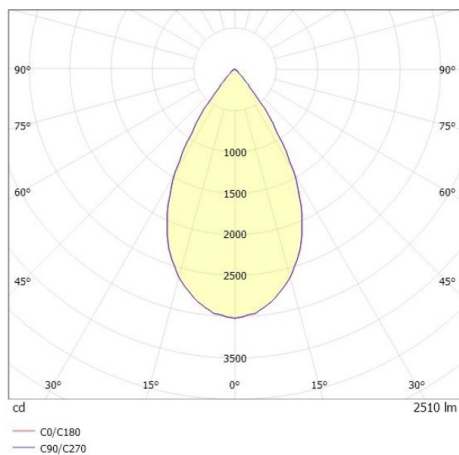

TOUCH DOWN

692-00101094366dv2

TOUCH DOWN PD SUSPENSION black, similar to RAL 9005,high-efficiently vacuum deposited aluminium reflector beam 60°, light output direct, with converter, max. 700mA, dimmability: DALI, cable transparent, adapter/ceiling base black, pendant length 1500mm, IP20

DRAWING

TECHNICAL DETAILS

System perform. [W]	25
Bulb type	LED
Luminous flux [lm]	2510
Current sec. [mA]	700
Colour temp. [K]	2700K
CRI	PREMIUM>90
Optics	vacuum deposited aluminium reflector
Designer	INHOUSE
Converter	with converter
Light output	direct
Beam angle [°]	60°
Voltage [V]	220-240V 50/60Hz
Height [mm]	400
Pendant length [mm]	1500
Diameter [mm]	120
IP protection class	IP20
Voltage class	protection cl. I
Net weight [kg]	2,46
Colour lamp	black
RAL	9005
Colour adapter/ceiling base	black
Electric wire	transparent
EAN-Number	9010870131095
Lifetime [h]	L80 B10 50 000
Energy efficiency cl.	E
No. of luminaires B16A	34

LIGHT DISTRIBUTION CURVE

The values are rated values. Power and luminous flux are initially subject to a tolerance of +/- 10%. Colour temperature tolerance: +/- 150 K. The values apply to an ambient temperature of 25°C unless otherwise specified.