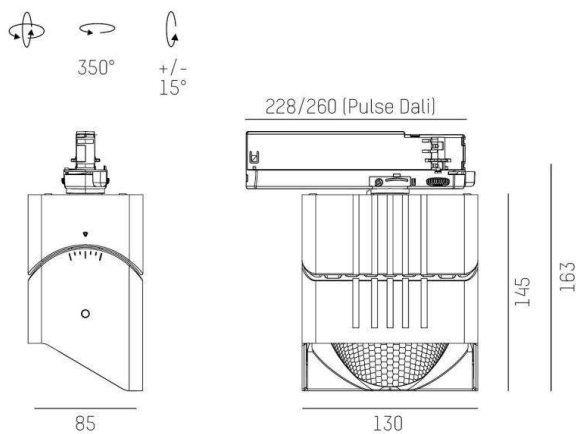

ARTIS

704-111010124050v1

ARTIS 1 TRACK TRACK SPOTLIGHT WITH 3 PH ADAPTER made of aluminium, white, similar to RAL 9016, high-efficiently vacuum deposited synthetic reflector beam asymmetric, light output direct, swiveling 350°, tilting 30°, with converter, max. 1050mA, dimmability: not dimmable, adapter/ceiling base white, IP20 with the option of attaching the Lightguider for lighting the 3rd level

DRAWING

TECHNICAL DETAILS

System perform. [W]	40
Bulb type	LED
Luminous flux [lm]	4990
Current sec. [mA]	1050
Colour temp. [K]	4000K
CRI	>90
Optics	vacuum deposited synthetic reflector
Designer	INHOUSE
Converter	with converter
Dimming	not dimmable
Light output	direct
Beam angle [°]	asymmetrisch
Voltage [V]	220-240V 50/60Hz
Material	aluminium
Length [mm]	171,5
Width [mm]	85
Height [mm]	163
IP protection class	IP20
Voltage class	protection cl. II
Net weight [kg]	1,11
Colour lamp	white
RAL	9016
Colour adapter/ceiling base	white
EAN-Number	9010870135239
Lifetime [h]	L80 B10 50 000
Energy efficiency cl.	D
No. of luminaires B16A	50

LIGHT DISTRIBUTION CURVE

The values are rated values. Power and luminous flux are initially subject to a tolerance of +/- 10%. Colour temperature tolerance: +/- 150 K. The values apply to an ambient temperature of 25°C unless otherwise specified.