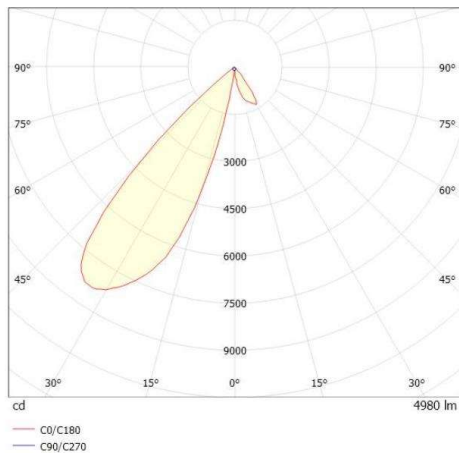

ARTIS

704-111010124050v1

ARTIS 1 TRACK TRACK SPOTLIGHT WITH 3 PH ADAPTER made of aluminium, white, similar to RAL 9016, high-efficiently vacuum deposited synthetic reflector beam asymmetric, light output direct, swiveling 350°, tilting 30°, with converter, max. 1050mA, dimmability: not dimmable, adapter/ceiling base white, IP20 with the option of attaching the Lightguider for lighting the 3rd level

DRAWING

TECHNICAL DETAILS

System perform. [W]	40
Bulb type	LED
Luminous flux [lm]	4990
Current sec. [mA]	1050
Colour temp. [K]	4000K
CRI	>90
Optics	vacuum deposited synthetic reflector
Designer	INHOUSE
Converter	with converter
Dimming	not dimmable
Light output	direct
Beam angle [°]	asymmetrisch
Voltage [V]	220-240V 50/60Hz
Material	aluminium
Length [mm]	171,5
Width [mm]	85
Height [mm]	163
IP protection class	IP20
Voltage class	protection cl. II
Net weight [kg]	1,11
Colour lamp	white
RAL	9016
Colour adapter/ceiling base	white
EAN-Number	9010870135239
Lifetime [h]	L80 B10 50 000
Energy efficiency cl.	D
No. of luminaires B16A	50

LIGHT DISTRIBUTION CURVE

The values are rated values. Power and luminous flux are initially subject to a tolerance of +/- 10%. Colour temperature tolerance: +/- 150 K. The values apply to an ambient temperature of 25°C unless otherwise specified.