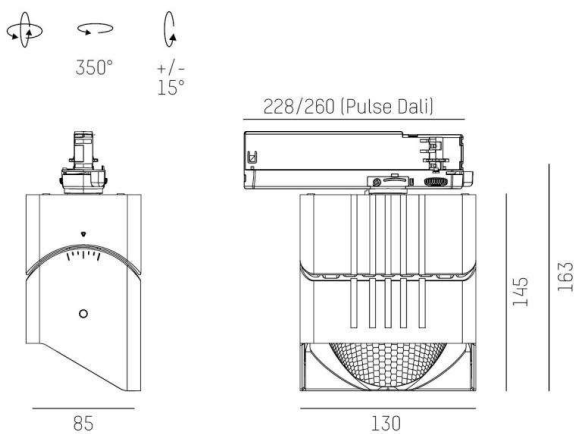

ARTIS

704-11101012405bv1

ARTIS 1 TRACK TRACK SPOTLIGHT WITH 3 PH ADAPTER made of aluminium, white, similar to RAL 9016, high-efficiently vacuum deposited synthetic reflector beam asymmetric, light output direct, swiveling 350°, tilting 30°, with converter, max. 1050mA, dimmability: Smart bluetooth, adapter/ceiling base white, IP20 with the option of attaching the Lightguider for lighting the 3rd level

DRAWING

LIGHT DISTRIBUTION CURVE

TECHNICAL DETAILS

System perform. [W]	40
Bulb type	LED
Luminous flux [lm]	4990
Current sec. [mA]	1050
Colour temp. [K]	4000K
CRI	>90
Optics	vacuum deposited synthetic reflector
Designer	INHOUSE
Converter	with converter
Light output	direct
Beam angle [°]	asymmetrisch
Voltage [V]	220-240V 50/60Hz
Material	aluminium
Length [mm]	171,5
Width [mm]	85
Height [mm]	163
IP protection class	IP20
Voltage class	protection cl. II
Net weight [kg]	1,95
Colour lamp	white
RAL	9016
Colour adapter/ceiling base	white
EAN-Number	9010870135215
Lifetime [h]	L80 B10 50 000
Energy efficiency cl.	D
No. of luminaires B16A	50