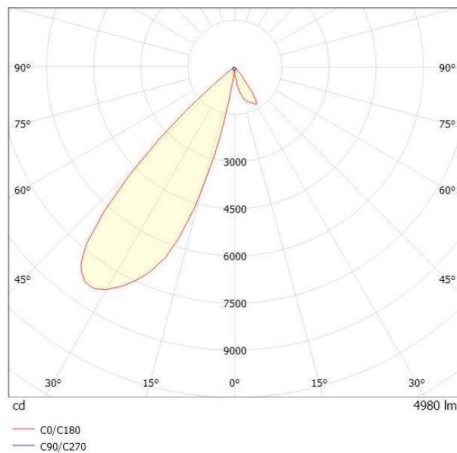

ARTIS

704-11101012405bv1

ARTIS 1 TRACK TRACK SPOTLIGHT WITH 3 PH ADAPTER made of aluminium, white, similar to RAL 9016, high-efficiently vacuum deposited synthetic reflector beam asymmetric, light output direct, swiveling 350°, tilting 30°, with converter, max. 1050mA, dimmability: Smart bluetooth, adapter/ceiling base white, IP20 with the option of attaching the Lightguider for lighting the 3rd level

DRAWING

LIGHT DISTRIBUTION CURVE

TECHNICAL DETAILS

System perform. [W]	40
Bulb type	LED
Luminous flux [lm]	4990
Current sec. [mA]	1050
Colour temp. [K]	4000K
CRI	>90
Optics	vacuum deposited synthetic reflector
Designer	INHOUSE
Converter	with converter
Light output	direct
Beam angle [°]	asymmetrisch
Voltage [V]	220-240V 50/60Hz
Material	aluminium
Length [mm]	171,5
Width [mm]	85
Height [mm]	163
IP protection class	IP20
Voltage class	protection cl. II
Net weight [kg]	1,95
Colour lamp	white
RAL	9016
Colour adapter/ceiling base	white
EAN-Number	9010870135215
Lifetime [h]	L80 B10 50 000
Energy efficiency cl.	D
No. of luminaires B16A	50