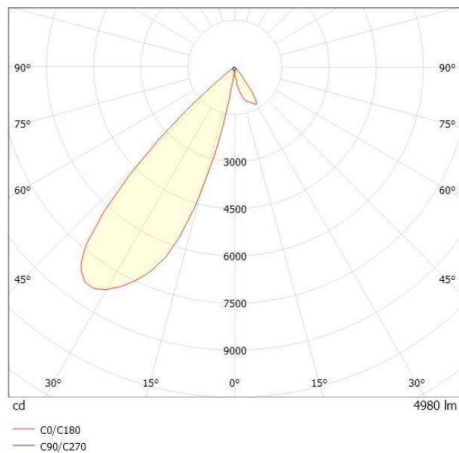

ARTIS

704-111010124060v1

ARTIS 1 TRACK TRACK SPOTLIGHT WITH 3 PH ADAPTER made of aluminium, black, similar to RAL 9005, high-efficiently vacuum deposited synthetic reflector beam asymmetric, light output direct, swiveling 350°, tilting 30°, with converter, max. 1050mA, dimmability: not dimmable, adapter/ceiling base black, IP20 with the option of attaching the Lightguider for lighting the 3rd level

DRAWING

TECHNICAL DETAILS

System perform. [W]	40
Bulb type	LED
Luminous flux [lm]	4990
Current sec. [mA]	1050
Colour temp. [K]	4000K
CRI	>90
Optics	vacuum deposited synthetic reflector
Designer	INHOUSE
Converter	with converter
Dimming	not dimmable
Light output	direct
Beam angle [°]	asymmetrisch
Voltage [V]	220-240V 50/60Hz
Material	aluminium
Length [mm]	171,5
Width [mm]	85
Height [mm]	163
IP protection class	IP20
Voltage class	protection cl. II
Net weight [kg]	1,19
Colour lamp	black
RAL	9005
Colour adapter/ceiling base	black
EAN-Number	9010870135260
Lifetime [h]	L80 B10 50 000
Energy efficiency cl.	D
No. of luminaires B16A	50

LIGHT DISTRIBUTION CURVE

The values are rated values. Power and luminous flux are initially subject to a tolerance of +/- 10%. Colour temperature tolerance: +/- 150 K. The values apply to an ambient temperature of 25°C unless otherwise specified.