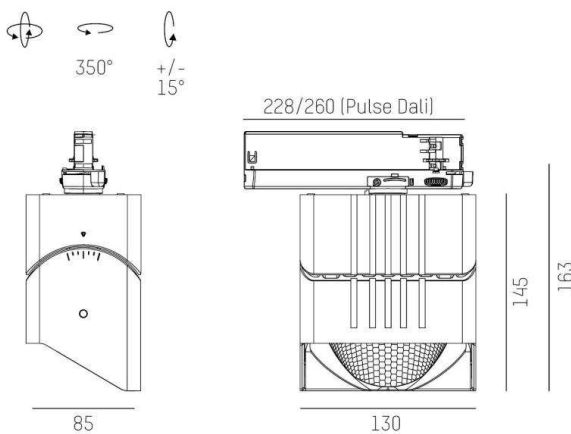

ARTIS

704-111010124060v1

ARTIS 1 TRACK TRACK SPOTLIGHT WITH 3 PH ADAPTER made of aluminium, black, similar to RAL 9005, high-efficiently vacuum deposited synthetic reflector beam asymmetric, light output direct, swiveling 350°, tilting 30°, with converter, max. 1050mA, dimmability: not dimmable, adapter/ceiling base black, IP20 with the option of attaching the Lightguider for lighting the 3rd level

DRAWING

TECHNICAL DETAILS

System perform. [W]	40
Bulb type	LED
Luminous flux [lm]	4990
Current sec. [mA]	1050
Colour temp. [K]	4000K
CRI	>90
Optics	vacuum deposited synthetic reflector
Designer	INHOUSE
Converter	with converter
Dimming	not dimmable
Light output	direct
Beam angle [°]	asymmetrisch
Voltage [V]	220-240V 50/60Hz
Material	aluminium
Length [mm]	171,5
Width [mm]	85
Height [mm]	163
IP protection class	IP20
Voltage class	protection cl. II
Net weight [kg]	1,19
Colour lamp	black
RAL	9005
Colour adapter/ceiling base	black
EAN-Number	9010870135260
Lifetime [h]	L80 B10 50 000
Energy efficiency cl.	D
No. of luminaires B16A	50

LIGHT DISTRIBUTION CURVE

The values are rated values. Power and luminous flux are initially subject to a tolerance of +/- 10%. Colour temperature tolerance: +/- 150 K. The values apply to an ambient temperature of 25°C unless otherwise specified.