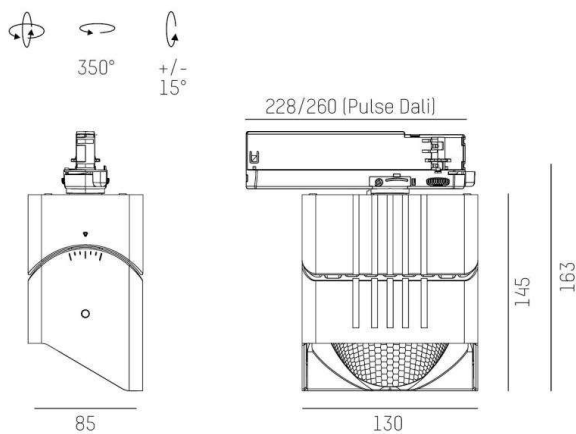

ARTIS

704-11101012406bv1

ARTIS 1 TRACK TRACK SPOTLIGHT WITH 3 PH ADAPTER made of aluminium, black, similar to RAL 9005, high-efficiently vacuum deposited synthetic reflector beam asymmetric, light output direct, swiveling 350°, tilting 30°, with converter, max. 1050mA, dimmability: Smart bluetooth, adapter/ceiling base black, IP20 with the option of attaching the Lightguider for lighting the 3rd level

DRAWING

LIGHT DISTRIBUTION CURVE

TECHNICAL DETAILS

System perform. [W]	40
Bulb type	LED
Luminous flux [lm]	4990
Current sec. [mA]	1050
Colour temp. [K]	4000K
CRI	>90
Optics	vacuum deposited synthetic reflector
Designer	INHOUSE
Converter	with converter
Light output	direct
Beam angle [°]	asymmetrisch
Voltage [V]	220-240V 50/60Hz
Material	aluminium
Length [mm]	171,5
Width [mm]	85
Height [mm]	163
IP protection class	IP20
Voltage class	protection cl. II
Net weight [kg]	1,28
Colour lamp	black
RAL	9005
Colour adapter/ceiling base	black
EAN-Number	9010870135246
Lifetime [h]	L80 B10 50 000
Energy efficiency cl.	D
No. of luminaires B16A	50