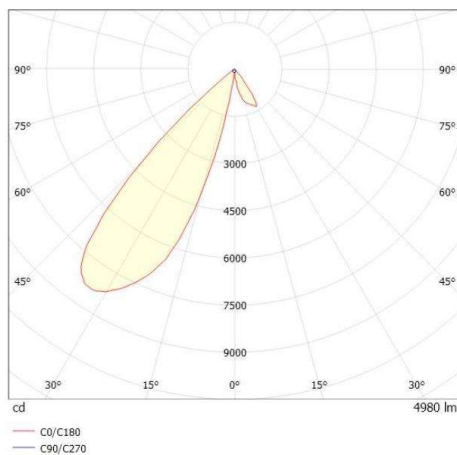

ARTIS

704-11101012406bv1

ARTIS 1 TRACK TRACK SPOTLIGHT WITH 3 PH ADAPTER made of aluminium, black, similar to RAL 9005, high-efficiently vacuum deposited synthetic reflector beam asymmetric, light output direct, swiveling 350°, tilting 30°, with converter, max. 1050mA, dimmability: Smart bluetooth, adapter/ceiling base black, IP20 with the option of attaching the Lightguider for lighting the 3rd level

DRAWING

LIGHT DISTRIBUTION CURVE

TECHNICAL DETAILS

System perform. [W]	40
Bulb type	LED
Luminous flux [lm]	4990
Current sec. [mA]	1050
Colour temp. [K]	4000K
CRI	>90
Optics	vacuum deposited synthetic reflector
Designer	INHOUSE
Converter	with converter
Light output	direct
Beam angle [°]	asymmetrisch
Voltage [V]	220-240V 50/60Hz
Material	aluminium
Length [mm]	171,5
Width [mm]	85
Height [mm]	163
IP protection class	IP20
Voltage class	protection cl. II
Net weight [kg]	1,28
Colour lamp	black
RAL	9005
Colour adapter/ceiling base	black
EAN-Number	9010870135246
Lifetime [h]	L80 B10 50 000
Energy efficiency cl.	D
No. of luminaires B16A	50