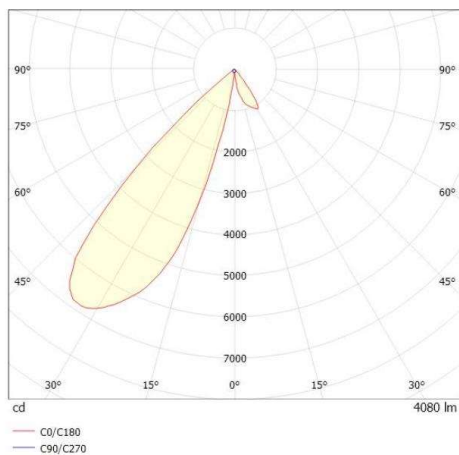

ARTIS

704-111010143050v1

ARTIS 1 TRACK TRACK SPOTLIGHT WITH 3 PH ADAPTER made of aluminium, white, similar to RAL 9016, high-efficiently vacuum deposited synthetic reflector beam asymmetric, light output direct, swiveling 350°, tilting 30°, with converter, max. 1050mA, dimmability: not dimmable, adapter/ceiling base white, IP20 with the option of attaching the Lightguider for lighting the 3rd level

DRAWING

TECHNICAL DETAILS

System perform. [W]	40
Bulb type	LED
Luminous flux [lm]	4090
Current sec. [mA]	1050
Colour temp. [K]	2700K
CRI	PREMIUM>90
Optics	vacuum deposited synthetic reflector
Designer	INHOUSE
Converter	with converter
Dimming	not dimmable
Light output	direct
Beam angle [°]	asymmetrisch
Voltage [V]	220-240V 50/60Hz
Material	aluminium
Length [mm]	171,5
Width [mm]	85
Height [mm]	163
IP protection class	IP20
Voltage class	protection cl. II
Net weight [kg]	1,11
Colour lamp	white
RAL	9016
Colour adapter/ceiling base	white
EAN-Number	9010870136007
Lifetime [h]	L80 B10 50 000
Energy efficiency cl.	E
No. of luminaires B16A	50

LIGHT DISTRIBUTION CURVE

The values are rated values. Power and luminous flux are initially subject to a tolerance of +/- 10%. Colour temperature tolerance: +/- 150 K. The values apply to an ambient temperature of 25°C unless otherwise specified.