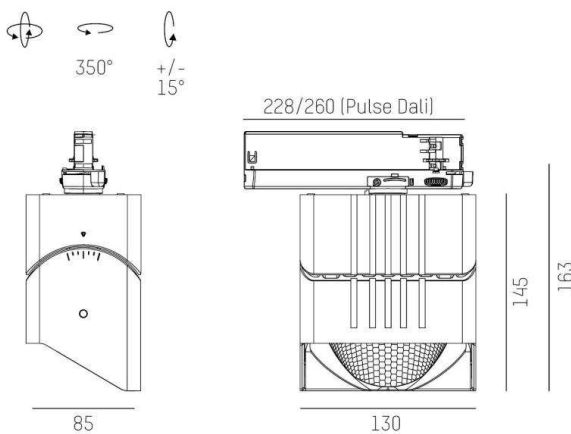

ARTIS

704-111010143050v1

ARTIS 1 TRACK TRACK SPOTLIGHT WITH 3 PH ADAPTER made of aluminium, white, similar to RAL 9016, high-efficiently vacuum deposited synthetic reflector beam asymmetric, light output direct, swiveling 350°, tilting 30°, with converter, max. 1050mA, dimmability: not dimmable, adapter/ceiling base white, IP20 with the option of attaching the Lightguider for lighting the 3rd level

DRAWING

TECHNICAL DETAILS

System perform. [W]	40
Bulb type	LED
Luminous flux [lm]	4090
Current sec. [mA]	1050
Colour temp. [K]	2700K
CRI	PREMIUM>90
Optics	vacuum deposited synthetic reflector
Designer	INHOUSE
Converter	with converter
Dimming	not dimmable
Light output	direct
Beam angle [°]	asymmetrisch
Voltage [V]	220-240V 50/60Hz
Material	aluminium
Length [mm]	171,5
Width [mm]	85
Height [mm]	163
IP protection class	IP20
Voltage class	protection cl. II
Net weight [kg]	1,11
Colour lamp	white
RAL	9016
Colour adapter/ceiling base	white
EAN-Number	9010870136007
Lifetime [h]	L80 B10 50 000
Energy efficiency cl.	E
No. of luminaires B16A	50

LIGHT DISTRIBUTION CURVE

The values are rated values. Power and luminous flux are initially subject to a tolerance of +/- 10%. Colour temperature tolerance: +/- 150 K. The values apply to an ambient temperature of 25°C unless otherwise specified.