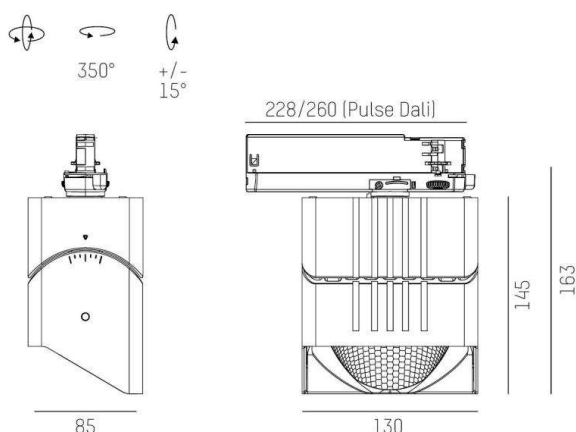

ARTIS

704-11101014305bv1

ARTIS 1 TRACK TRACK SPOTLIGHT WITH 3 PH ADAPTER made of aluminium, white, similar to RAL 9016, high-efficiently vacuum deposited synthetic reflector beam asymmetric, light output direct, swiveling 350°, tilting 30°, with converter, max. 1050mA, dimmability: Smart bluetooth, adapter/ceiling base white, IP20 with the option of attaching the Lightguider for lighting the 3rd level

DRAWING

TECHNICAL DETAILS

System perform. [W]	40
Bulb type	LED
Luminous flux [lm]	4090
Current sec. [mA]	1050
Colour temp. [K]	2700K
CRI	PREMIUM>90
Optics	vacuum deposited synthetic reflector
Designer	INHOUSE
Converter	with converter
Light output	direct
Beam angle [°]	asymmetrisch
Voltage [V]	220-240V 50/60Hz
Material	aluminium
Length [mm]	171,5
Width [mm]	85
Height [mm]	163
IP protection class	IP20
Voltage class	protection cl. II
Net weight [kg]	1,95
Colour lamp	white
RAL	9016
Colour adapter/ceiling base	white
EAN-Number	9010870135987
Lifetime [h]	L80 B10 50 000
Energy efficiency cl.	E
No. of luminaires B16A	50

LIGHT DISTRIBUTION CURVE

The values are rated values. Power and luminous flux are initially subject to a tolerance of +/- 10%. Colour temperature tolerance: +/- 150 K. The values apply to an ambient temperature of 25°C unless otherwise specified.