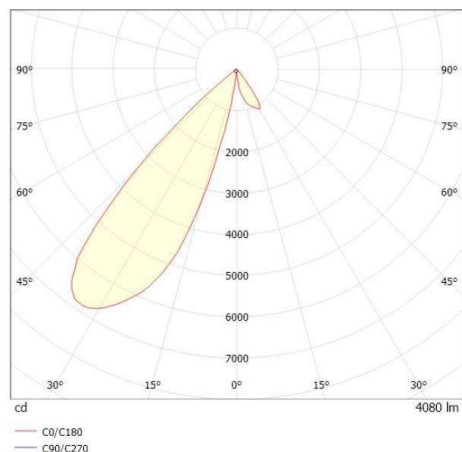

ARTIS

704-11101014305bv1

ARTIS 1 TRACK TRACK SPOTLIGHT WITH 3 PH ADAPTER made of aluminium, white, similar to RAL 9016, high-efficiently vacuum deposited synthetic reflector beam asymmetric, light output direct, swiveling 350°, tilting 30°, with converter, max. 1050mA, dimmability: Smart bluetooth, adapter/ceiling base white, IP20 with the option of attaching the Lightguider for lighting the 3rd level

DRAWING

TECHNICAL DETAILS

System perform. [W]	40
Bulb type	LED
Luminous flux [lm]	4090
Current sec. [mA]	1050
Colour temp. [K]	2700K
CRI	PREMIUM>90
Optics	vacuum deposited synthetic reflector
Designer	INHOUSE
Converter	with converter
Light output	direct
Beam angle [°]	asymmetrisch
Voltage [V]	220-240V 50/60Hz
Material	aluminium
Length [mm]	171,5
Width [mm]	85
Height [mm]	163
IP protection class	IP20
Voltage class	protection cl. II
Net weight [kg]	1,95
Colour lamp	white
RAL	9016
Colour adapter/ceiling base	white
EAN-Number	9010870135987
Lifetime [h]	L80 B10 50 000
Energy efficiency cl.	E
No. of luminaires B16A	50

LIGHT DISTRIBUTION CURVE

The values are rated values. Power and luminous flux are initially subject to a tolerance of +/- 10%. Colour temperature tolerance: +/- 150 K. The values apply to an ambient temperature of 25°C unless otherwise specified.