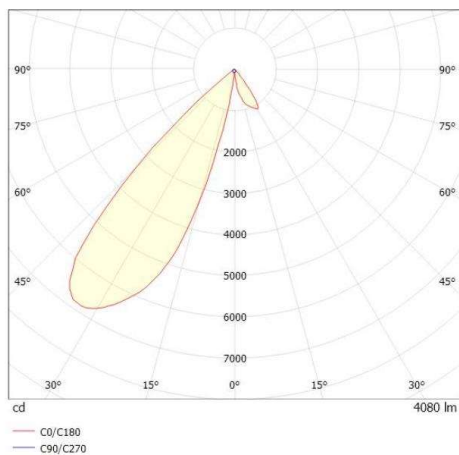

ARTIS

704-11101014305pv1

ARTIS 1 TRACK TRACK SPOTLIGHT WITH 3 PH ADAPTER made of aluminium, white, similar to RAL 9016, high-efficiently vacuum deposited synthetic reflector beam asymmetric, light output direct, swiveling 350°, tilting 30°, with converter, max. 1050mA, dimmability: Pulse-DALI, adapter/ceiling base white, IP20 with the option of attaching the Lightguider for lighting the 3rd level

DRAWING

TECHNICAL DETAILS

System perform. [W]	40
Bulb type	LED
Luminous flux [lm]	4090
Current sec. [mA]	1050
Colour temp. [K]	2700K
CRI	PREMIUM>90
Optics	vacuum deposited synthetic reflector
Designer	INHOUSE
Converter	with converter
Light output	direct
Beam angle [°]	asymmetrisch
Voltage [V]	220-240V 50/60Hz
Material	aluminium
Length [mm]	171,5
Width [mm]	85
Height [mm]	163
IP protection class	IP20
Voltage class	protection cl. II
Net weight [kg]	1,15
Colour lamp	white
RAL	9016
Colour adapter/ceiling base	white
EAN-Number	9010870135994
Lifetime [h]	L80 B10 50 000
Energy efficiency cl.	E
No. of luminaires B16A	50

LIGHT DISTRIBUTION CURVE

The values are rated values. Power and luminous flux are initially subject to a tolerance of +/- 10%. Colour temperature tolerance: +/- 150 K. The values apply to an ambient temperature of 25°C unless otherwise specified.