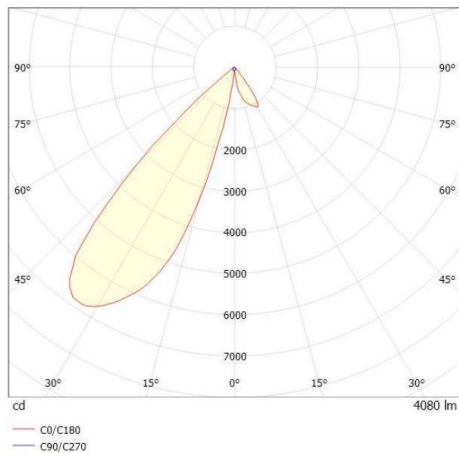

ARTIS

704-111010143060v1

ARTIS 1 TRACK TRACK SPOTLIGHT WITH 3 PH ADAPTER made of aluminium, black, similar to RAL 9005, high-efficiently vacuum deposited synthetic reflector beam asymmetric, light output direct, swiveling 350°, tilting 30°, with converter, max. 1050mA, dimmability: not dimmable, adapter/ceiling base black, IP20 with the option of attaching the Lightguider for lighting the 3rd level

DRAWING

TECHNICAL DETAILS

System perform. [W]	40
Bulb type	LED
Luminous flux [lm]	4090
Current sec. [mA]	1050
Colour temp. [K]	2700K
CRI	PREMIUM>90
Optics	vacuum deposited synthetic reflector
Designer	INHOUSE
Converter	with converter
Dimming	not dimmable
Light output	direct
Beam angle [°]	asymmetrisch
Voltage [V]	220-240V 50/60Hz
Material	aluminium
Length [mm]	171,5
Width [mm]	85
Height [mm]	163
IP protection class	IP20
Voltage class	protection cl. II
Net weight [kg]	1,19
Colour lamp	black
RAL	9005
Colour adapter/ceiling base	black
EAN-Number	9010870136038
Lifetime [h]	L80 B10 50 000
Energy efficiency cl.	E
No. of luminaires B16A	50

LIGHT DISTRIBUTION CURVE

The values are rated values. Power and luminous flux are initially subject to a tolerance of +/- 10%. Colour temperature tolerance: +/- 150 K. The values apply to an ambient temperature of 25°C unless otherwise specified.