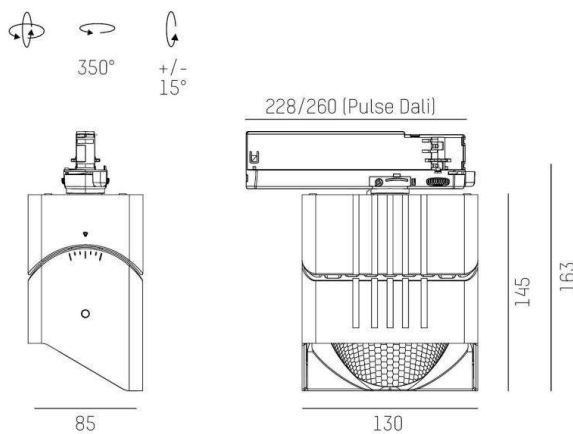

ARTIS

704-111010143060v1

ARTIS 1 TRACK TRACK SPOTLIGHT WITH 3 PH ADAPTER made of aluminium, black, similar to RAL 9005, high-efficiently vacuum deposited synthetic reflector beam asymmetric, light output direct, swiveling 350°, tilting 30°, with converter, max. 1050mA, dimmability: not dimmable, adapter/ceiling base black, IP20 with the option of attaching the Lightguider for lighting the 3rd level

DRAWING

TECHNICAL DETAILS

System perform. [W]	40
Bulb type	LED
Luminous flux [lm]	4090
Current sec. [mA]	1050
Colour temp. [K]	2700K
CRI	PREMIUM>90
Optics	vacuum deposited synthetic reflector
Designer	INHOUSE
Converter	with converter
Dimming	not dimmable
Light output	direct
Beam angle [°]	asymmetrisch
Voltage [V]	220-240V 50/60Hz
Material	aluminium
Length [mm]	171,5
Width [mm]	85
Height [mm]	163
IP protection class	IP20
Voltage class	protection cl. II
Net weight [kg]	1,19
Colour lamp	black
RAL	9005
Colour adapter/ceiling base	black
EAN-Number	9010870136038
Lifetime [h]	L80 B10 50 000
Energy efficiency cl.	E
No. of luminaires B16A	50

LIGHT DISTRIBUTION CURVE

The values are rated values. Power and luminous flux are initially subject to a tolerance of +/- 10%. Colour temperature tolerance: +/- 150 K. The values apply to an ambient temperature of 25°C unless otherwise specified.