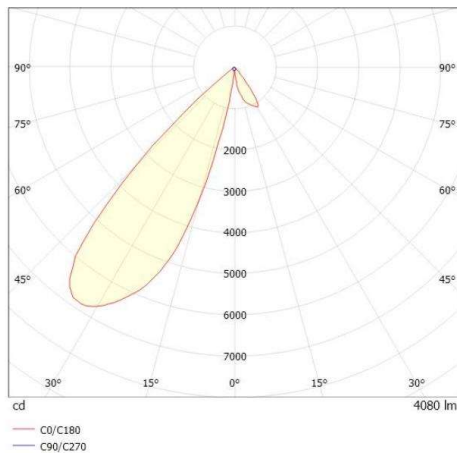

ARTIS

704-11101014306bv1

ARTIS 1 TRACK TRACK SPOTLIGHT WITH 3 PH ADAPTER made of aluminium, black, similar to RAL 9005, high-efficiently vacuum deposited synthetic reflector beam asymmetric, light output direct, swiveling 350°, tilting 30°, with converter, max. 1050mA, dimmability: Smart bluetooth, adapter/ceiling base black, IP20 with the option of attaching the Lightguider for lighting the 3rd level

DRAWING

TECHNICAL DETAILS

System perform. [W]	40
Bulb type	LED
Luminous flux [lm]	4090
Current sec. [mA]	1050
Colour temp. [K]	2700K
CRI	PREMIUM>90
Optics	vacuum deposited synthetic reflector
Designer	INHOUSE
Converter	with converter
Light output	direct
Beam angle [°]	asymmetrisch
Voltage [V]	220-240V 50/60Hz
Material	aluminium
Length [mm]	171,5
Width [mm]	85
Height [mm]	163
IP protection class	IP20
Voltage class	protection cl. II
Net weight [kg]	1,28
Colour lamp	black
RAL	9005
Colour adapter/ceiling base	black
EAN-Number	9010870136014
Lifetime [h]	L80 B10 50 000
Energy efficiency cl.	E
No. of luminaires B16A	50

LIGHT DISTRIBUTION CURVE

The values are rated values. Power and luminous flux are initially subject to a tolerance of +/- 10%. Colour temperature tolerance: +/- 150 K. The values apply to an ambient temperature of 25°C unless otherwise specified.