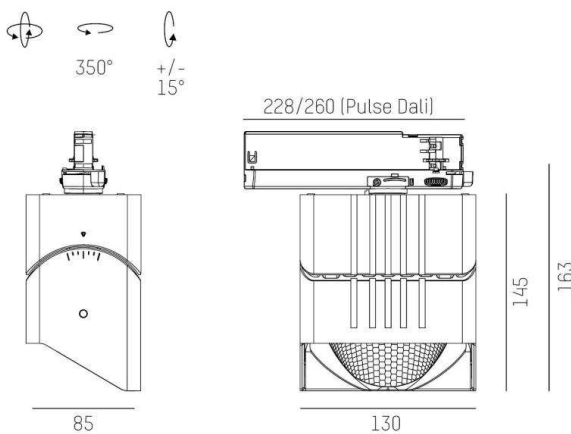

ARTIS

704-111010147040v1

ARTIS 1 TRACK TRACK SPOTLIGHT WITH 3 PH ADAPTER made of aluminium, grey, similar to RAL 9006, high-efficiently vacuum deposited synthetic reflector beam asymmetric, light output direct, swiveling 350°, tilting 30°, with converter, max. 1050mA, dimmability: not dimmable, adapter/ceiling base grey, IP20 with the option of attaching the Lightguider for lighting the 3rd level

DRAWING

TECHNICAL DETAILS

System perform. [W]	40
Bulb type	LED
Luminous flux [lm]	4520
Current sec. [mA]	1050
Colour temp. [K]	3500K
CRI	PREMIUM>90
Optics	vacuum deposited synthetic reflector
Designer	INHOUSE
Converter	with converter
Dimming	not dimmable
Light output	direct
Beam angle [°]	asymmetrisch
Voltage [V]	220-240V 50/60Hz
Material	aluminium
Length [mm]	171,5
Width [mm]	85
Height [mm]	163
IP protection class	IP20
Voltage class	protection cl. II
Net weight [kg]	0,95
Colour lamp	grey
RAL	9006
Colour adapter/ceiling base	grey
EAN-Number	9010870354005
Lifetime [h]	L80 B10 50 000
Energy efficiency cl.	E
No. of luminaires B16A	50

LIGHT DISTRIBUTION CURVE

The values are rated values. Power and luminous flux are initially subject to a tolerance of +/- 10%. Colour temperature tolerance: +/- 150 K. The values apply to an ambient temperature of 25°C unless otherwise specified.