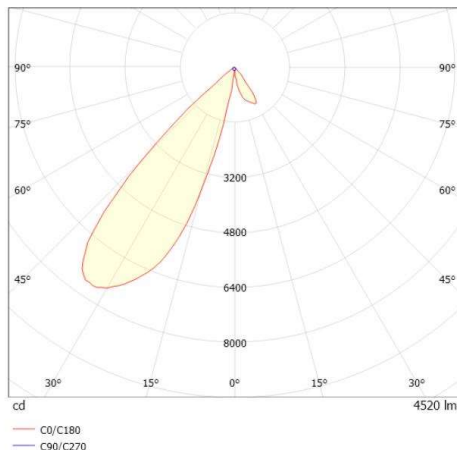

ARTIS

704-111010147040v1

ARTIS 1 TRACK TRACK SPOTLIGHT WITH 3 PH ADAPTER made of aluminium, grey, similar to RAL 9006, high-efficiently vacuum deposited synthetic reflector beam asymmetric, light output direct, swiveling 350°, tilting 30°, with converter, max. 1050mA, dimmability: not dimmable, adapter/ceiling base grey, IP20 with the option of attaching the Lightguider for lighting the 3rd level

DRAWING

TECHNICAL DETAILS

System perform. [W]	40
Bulb type	LED
Luminous flux [lm]	4520
Current sec. [mA]	1050
Colour temp. [K]	3500K
CRI	PREMIUM>90
Optics	vacuum deposited synthetic reflector
Designer	INHOUSE
Converter	with converter
Dimming	not dimmable
Light output	direct
Beam angle [°]	asymmetrisch
Voltage [V]	220-240V 50/60Hz
Material	aluminium
Length [mm]	171,5
Width [mm]	85
Height [mm]	163
IP protection class	IP20
Voltage class	protection cl. II
Net weight [kg]	0,95
Colour lamp	grey
RAL	9006
Colour adapter/ceiling base	grey
EAN-Number	9010870354005
Lifetime [h]	L80 B10 50 000
Energy efficiency cl.	E
No. of luminaires B16A	50

LIGHT DISTRIBUTION CURVE

The values are rated values. Power and luminous flux are initially subject to a tolerance of +/- 10%. Colour temperature tolerance: +/- 150 K. The values apply to an ambient temperature of 25°C unless otherwise specified.