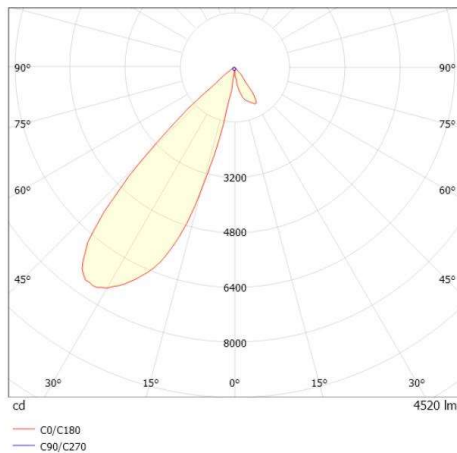

ARTIS

704-111010147050v1

ARTIS 1 TRACK TRACK SPOTLIGHT WITH 3 PH ADAPTER made of aluminium, white, similar to RAL 9016, high-efficiently vacuum deposited synthetic reflector beam asymmetric, light output direct, swiveling 350°, tilting 30°, with converter, max. 1050mA, dimmability: not dimmable, adapter/ceiling base white, IP20 with the option of attaching the Lightguider for lighting the 3rd level

DRAWING

TECHNICAL DETAILS

System perform. [W]	40
Bulb type	LED
Luminous flux [lm]	4520
Current sec. [mA]	1050
Colour temp. [K]	3500K
CRI	PREMIUM>90
Optics	vacuum deposited synthetic reflector
Designer	INHOUSE
Converter	with converter
Dimming	not dimmable
Light output	direct
Beam angle [°]	asymmetrisch
Voltage [V]	220-240V 50/60Hz
Material	aluminium
Length [mm]	171,5
Width [mm]	85
Height [mm]	163
IP protection class	IP20
Voltage class	protection cl. II
Net weight [kg]	1,11
Colour lamp	white
RAL	9016
Colour adapter/ceiling base	white
EAN-Number	9010870354036
Lifetime [h]	L80 B10 50 000
Energy efficiency cl.	E
No. of luminaires B16A	50

LIGHT DISTRIBUTION CURVE

The values are rated values. Power and luminous flux are initially subject to a tolerance of +/- 10%. Colour temperature tolerance: +/- 150 K. The values apply to an ambient temperature of 25°C unless otherwise specified.