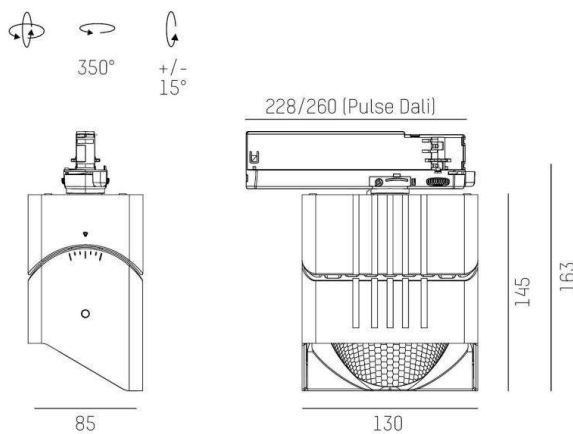

ARTIS

704-111010147050v1

ARTIS 1 TRACK TRACK SPOTLIGHT WITH 3 PH ADAPTER made of aluminium, white, similar to RAL 9016, high-efficiently vacuum deposited synthetic reflector beam asymmetric, light output direct, swiveling 350°, tilting 30°, with converter, max. 1050mA, dimmability: not dimmable, adapter/ceiling base white, IP20 with the option of attaching the Lightguider for lighting the 3rd level

DRAWING

TECHNICAL DETAILS

System perform. [W]	40
Bulb type	LED
Luminous flux [lm]	4520
Current sec. [mA]	1050
Colour temp. [K]	3500K
CRI	PREMIUM>90
Optics	vacuum deposited synthetic reflector
Designer	INHOUSE
Converter	with converter
Dimming	not dimmable
Light output	direct
Beam angle [°]	asymmetrisch
Voltage [V]	220-240V 50/60Hz
Material	aluminium
Length [mm]	171,5
Width [mm]	85
Height [mm]	163
IP protection class	IP20
Voltage class	protection cl. II
Net weight [kg]	1,11
Colour lamp	white
RAL	9016
Colour adapter/ceiling base	white
EAN-Number	9010870354036
Lifetime [h]	L80 B10 50 000
Energy efficiency cl.	E
No. of luminaires B16A	50

LIGHT DISTRIBUTION CURVE

The values are rated values. Power and luminous flux are initially subject to a tolerance of +/- 10%. Colour temperature tolerance: +/- 150 K. The values apply to an ambient temperature of 25°C unless otherwise specified.