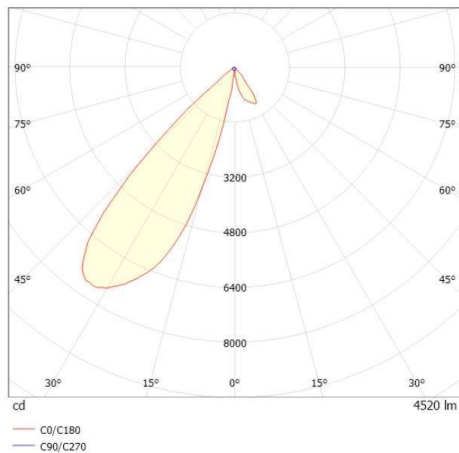

ARTIS

704-11101014705bv1

ARTIS 1 TRACK TRACK SPOTLIGHT WITH 3 PH ADAPTER made of aluminium, white, similar to RAL 9016, high-efficiently vacuum deposited synthetic reflector beam asymmetric, light output direct, swiveling 350°, tilting 30°, with converter, max. 1050mA, dimmability: Smart bluetooth, adapter/ceiling base white, IP20 with the option of attaching the Lightguider for lighting the 3rd level

DRAWING

LIGHT DISTRIBUTION CURVE

TECHNICAL DETAILS

System perform. [W]	40
Bulb type	LED
Luminous flux [lm]	4520
Current sec. [mA]	1050
Colour temp. [K]	3500K
CRI	PREMIUM>90
Optics	vacuum deposited synthetic reflector
Designer	INHOUSE
Converter	with converter
Light output	direct
Beam angle [°]	asymmetrisch
Voltage [V]	220-240V 50/60Hz
Material	aluminium
Length [mm]	171,5
Width [mm]	85
Height [mm]	163
IP protection class	IP20
Voltage class	protection cl. II
Net weight [kg]	1,95
Colour lamp	white
RAL	9016
Colour adapter/ceiling base	white
EAN-Number	9010870354012
Lifetime [h]	L80 B10 50 000
Energy efficiency cl.	E
No. of luminaires B16A	50