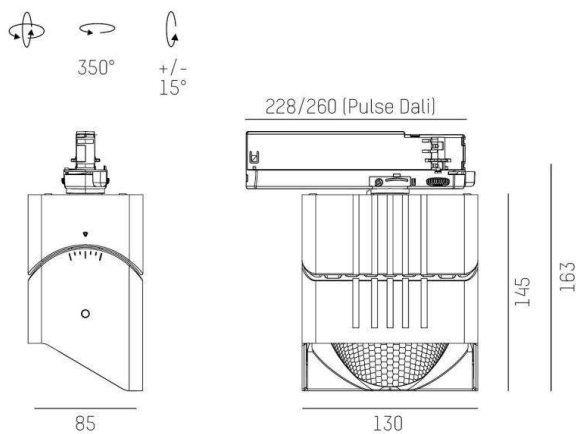

ARTIS

704-11101014705bv1

ARTIS 1 TRACK TRACK SPOTLIGHT WITH 3 PH ADAPTER made of aluminium, white, similar to RAL 9016, high-efficiently vacuum deposited synthetic reflector beam asymmetric, light output direct, swiveling 350°, tilting 30°, with converter, max. 1050mA, dimmability: Smart bluetooth, adapter/ceiling base white, IP20 with the option of attaching the Lightguider for lighting the 3rd level

DRAWING

LIGHT DISTRIBUTION CURVE

TECHNICAL DETAILS

System perform. [W]	40
Bulb type	LED
Luminous flux [lm]	4520
Current sec. [mA]	1050
Colour temp. [K]	3500K
CRI	PREMIUM>90
Optics	vacuum deposited synthetic reflector
Designer	INHOUSE
Converter	with converter
Light output	direct
Beam angle [°]	asymmetrisch
Voltage [V]	220-240V 50/60Hz
Material	aluminium
Length [mm]	171,5
Width [mm]	85
Height [mm]	163
IP protection class	IP20
Voltage class	protection cl. II
Net weight [kg]	1,95
Colour lamp	white
RAL	9016
Colour adapter/ceiling base	white
EAN-Number	9010870354012
Lifetime [h]	L80 B10 50 000
Energy efficiency cl.	E
No. of luminaires B16A	50