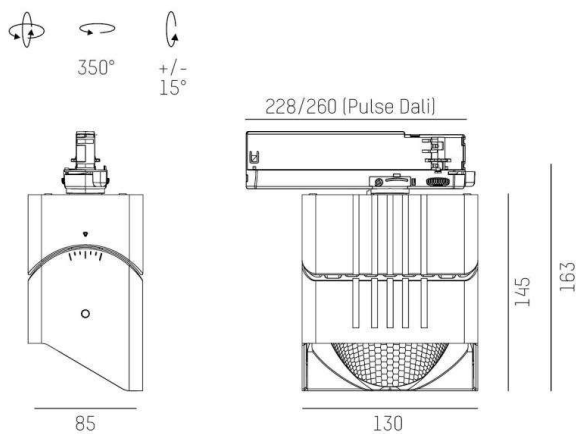

ARTIS

704-111010147060v1

ARTIS 1 TRACK TRACK SPOTLIGHT WITH 3 PH ADAPTER made of aluminium, black, similar to RAL 9005, high-efficiently vacuum deposited synthetic reflector beam asymmetric, light output direct, swiveling 350°, tilting 30°, with converter, max. 1050mA, dimmability: not dimmable, adapter/ceiling base black, IP20 with the option of attaching the Lightguider for lighting the 3rd level

DRAWING

TECHNICAL DETAILS

System perform. [W]	40
Bulb type	LED
Luminous flux [lm]	4520
Current sec. [mA]	1050
Colour temp. [K]	3500K
CRI	PREMIUM>90
Optics	vacuum deposited synthetic reflector
Designer	INHOUSE
Converter	with converter
Dimming	not dimmable
Light output	direct
Beam angle [°]	asymmetrisch
Voltage [V]	220-240V 50/60Hz
Material	aluminium
Length [mm]	171,5
Width [mm]	85
Height [mm]	163
IP protection class	IP20
Voltage class	protection cl. II
Net weight [kg]	1,19
Colour lamp	black
RAL	9005
Colour adapter/ceiling base	black
EAN-Number	9010870133433
Lifetime [h]	L80 B10 50 000
Energy efficiency cl.	D
No. of luminaires B16A	50

LIGHT DISTRIBUTION CURVE

The values are rated values. Power and luminous flux are initially subject to a tolerance of +/- 10%. Colour temperature tolerance: +/- 150 K. The values apply to an ambient temperature of 25°C unless otherwise specified.