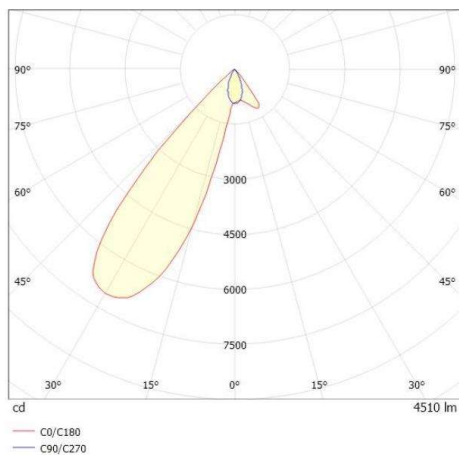

ARTIS

704-111010147060v1

ARTIS 1 TRACK TRACK SPOTLIGHT WITH 3 PH ADAPTER made of aluminium, black, similar to RAL 9005, high-efficiently vacuum deposited synthetic reflector beam asymmetric, light output direct, swiveling 350°, tilting 30°, with converter, max. 1050mA, dimmability: not dimmable, adapter/ceiling base black, IP20 with the option of attaching the Lightguider for lighting the 3rd level

DRAWING

TECHNICAL DETAILS

System perform. [W]	40
Bulb type	LED
Luminous flux [lm]	4520
Current sec. [mA]	1050
Colour temp. [K]	3500K
CRI	PREMIUM>90
Optics	vacuum deposited synthetic reflector
Designer	INHOUSE
Converter	with converter
Dimming	not dimmable
Light output	direct
Beam angle [°]	asymmetrisch
Voltage [V]	220-240V 50/60Hz
Material	aluminium
Length [mm]	171,5
Width [mm]	85
Height [mm]	163
IP protection class	IP20
Voltage class	protection cl. II
Net weight [kg]	1,19
Colour lamp	black
RAL	9005
Colour adapter/ceiling base	black
EAN-Number	9010870133433
Lifetime [h]	L80 B10 50 000
Energy efficiency cl.	D
No. of luminaires B16A	50

LIGHT DISTRIBUTION CURVE

The values are rated values. Power and luminous flux are initially subject to a tolerance of +/- 10%. Colour temperature tolerance: +/- 150 K. The values apply to an ambient temperature of 25°C unless otherwise specified.