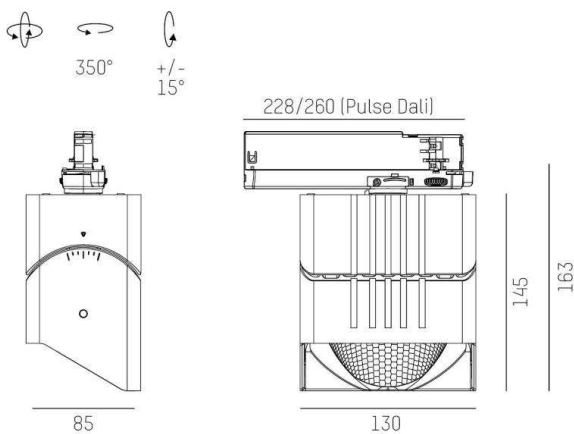

ARTIS

704-11101014706bv1

ARTIS 1 TRACK TRACK SPOTLIGHT WITH 3 PH ADAPTER made of aluminium, black, similar to RAL 9005, high-efficiently vacuum deposited synthetic reflector beam asymmetric, light output direct, swiveling 350°, tilting 30°, with converter, max. 1050mA, dimmability: Smart bluetooth, adapter/ceiling base black, IP20 with the option of attaching the Lightguider for lighting the 3rd level

DRAWING

LIGHT DISTRIBUTION CURVE

TECHNICAL DETAILS

System perform. [W]	40
Bulb type	LED
Luminous flux [lm]	4520
Current sec. [mA]	1050
Colour temp. [K]	3500K
CRI	PREMIUM>90
Optics	vacuum deposited synthetic reflector
Designer	INHOUSE
Converter	with converter
Light output	direct
Beam angle [°]	asymmetrisch
Voltage [V]	220-240V 50/60Hz
Material	aluminium
Length [mm]	171,5
Width [mm]	85
Height [mm]	163
IP protection class	IP20
Voltage class	protection cl. II
Net weight [kg]	1,28
Colour lamp	black
RAL	9005
Colour adapter/ceiling base	black
EAN-Number	9010870354043
Lifetime [h]	L80 B10 50 000
Energy efficiency cl.	E
No. of luminaires B16A	50