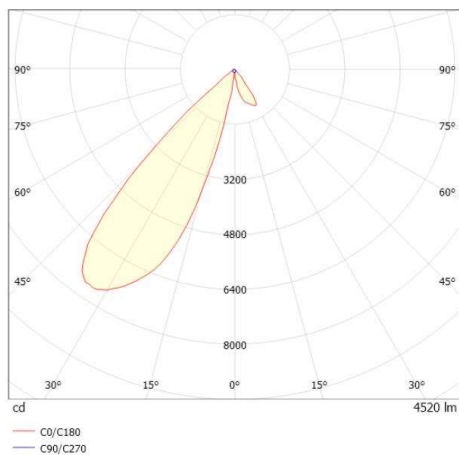

ARTIS

704-11101014706bv1

ARTIS 1 TRACK TRACK SPOTLIGHT WITH 3 PH ADAPTER made of aluminium, black, similar to RAL 9005, high-efficiently vacuum deposited synthetic reflector beam asymmetric, light output direct, swiveling 350°, tilting 30°, with converter, max. 1050mA, dimmability: Smart bluetooth, adapter/ceiling base black, IP20 with the option of attaching the Lightguider for lighting the 3rd level

DRAWING

LIGHT DISTRIBUTION CURVE

TECHNICAL DETAILS

System perform. [W]	40
Bulb type	LED
Luminous flux [lm]	4520
Current sec. [mA]	1050
Colour temp. [K]	3500K
CRI	PREMIUM>90
Optics	vacuum deposited synthetic reflector
Designer	INHOUSE
Converter	with converter
Light output	direct
Beam angle [°]	asymmetrisch
Voltage [V]	220-240V 50/60Hz
Material	aluminium
Length [mm]	171,5
Width [mm]	85
Height [mm]	163
IP protection class	IP20
Voltage class	protection cl. II
Net weight [kg]	1,28
Colour lamp	black
RAL	9005
Colour adapter/ceiling base	black
EAN-Number	9010870354043
Lifetime [h]	L80 B10 50 000
Energy efficiency cl.	E
No. of luminaires B16A	50