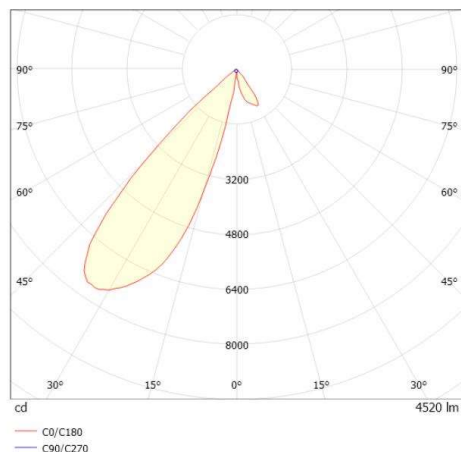

ARTIS

704-11101014706pv1

ARTIS 1 TRACK TRACK SPOTLIGHT WITH 3 PH ADAPTER made of aluminium, black, similar to RAL 9005, high-efficiently vacuum deposited synthetic reflector beam asymmetric, light output direct, swiveling 350°, tilting 30°, with converter, max. 1050mA, dimmability: Pulse-DALI, adapter/ceiling base black, IP20 with the option of attaching the Lightguider for lighting the 3rd level

DRAWING

TECHNICAL DETAILS

System perform. [W]	40
Bulb type	LED
Luminous flux [lm]	4520
Current sec. [mA]	1050
Colour temp. [K]	3500K
CRI	PREMIUM>90
Optics	vacuum deposited synthetic reflector
Designer	INHOUSE
Converter	with converter
Light output	direct
Beam angle [°]	asymmetrisch
Voltage [V]	220-240V 50/60Hz
Material	aluminium
Length [mm]	171,5
Width [mm]	85
Height [mm]	163
IP protection class	IP20
Voltage class	protection cl. II
Net weight [kg]	1,23
Colour lamp	black
RAL	9005
Colour adapter/ceiling base	black
EAN-Number	9010870354050
Lifetime [h]	L80 B10 50 000
Energy efficiency cl.	E
No. of luminaires B16A	50

LIGHT DISTRIBUTION CURVE

The values are rated values. Power and luminous flux are initially subject to a tolerance of +/- 10%. Colour temperature tolerance: +/- 150 K. The values apply to an ambient temperature of 25°C unless otherwise specified.