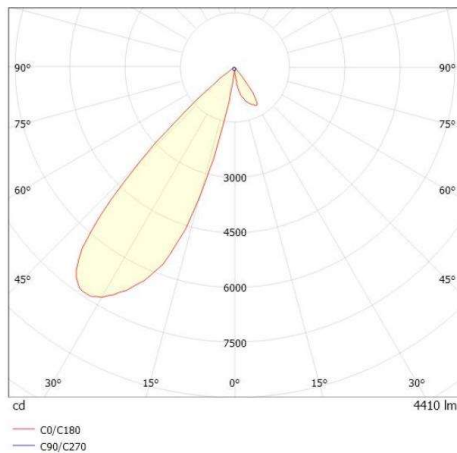

ARTIS

704-111010149050v1

ARTIS 1 TRACK TRACK SPOTLIGHT WITH 3 PH ADAPTER made of aluminium, white, similar to RAL 9016, high-efficiently vacuum deposited synthetic reflector beam asymmetric, light output direct, swiveling 350°, tilting 30°, with converter, max. 1050mA, dimmability: not dimmable, adapter/ceiling base white, IP20 with the option of attaching the Lightguider for lighting the 3rd level

DRAWING

TECHNICAL DETAILS

System perform. [W]	40
Bulb type	LED
Luminous flux [lm]	4590
Current sec. [mA]	1050
Colour temp. [K]	3000K
CRI	PREMIUM>90
Optics	vacuum deposited synthetic reflector
Designer	INHOUSE
Converter	with converter
Dimming	not dimmable
Light output	direct
Beam angle [°]	asymmetrisch
Voltage [V]	220-240V 50/60Hz
Material	aluminium
Length [mm]	171,5
Width [mm]	85
Height [mm]	163
IP protection class	IP20
Voltage class	protection cl. II
Net weight [kg]	1,11
Colour lamp	white
RAL	9016
Colour adapter/ceiling base	white
EAN-Number	9010870134072
Lifetime [h]	L80 B10 50 000
Energy efficiency cl.	E
No. of luminaires B16A	50

LIGHT DISTRIBUTION CURVE

The values are rated values. Power and luminous flux are initially subject to a tolerance of +/- 10%. Colour temperature tolerance: +/- 150 K. The values apply to an ambient temperature of 25°C unless otherwise specified.