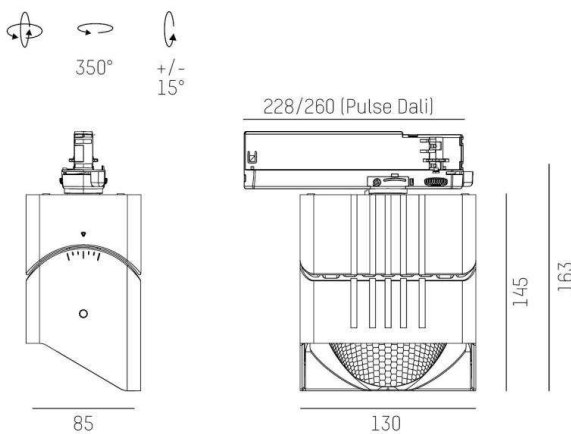

ARTIS

704-111010149050v1

ARTIS 1 TRACK TRACK SPOTLIGHT WITH 3 PH ADAPTER made of aluminium, white, similar to RAL 9016, high-efficiently vacuum deposited synthetic reflector beam asymmetric, light output direct, swiveling 350°, tilting 30°, with converter, max. 1050mA, dimmability: not dimmable, adapter/ceiling base white, IP20 with the option of attaching the Lightguider for lighting the 3rd level

DRAWING

TECHNICAL DETAILS

System perform. [W]	40
Bulb type	LED
Luminous flux [lm]	4590
Current sec. [mA]	1050
Colour temp. [K]	3000K
CRI	PREMIUM>90
Optics	vacuum deposited synthetic reflector
Designer	INHOUSE
Converter	with converter
Dimming	not dimmable
Light output	direct
Beam angle [°]	asymmetrisch
Voltage [V]	220-240V 50/60Hz
Material	aluminium
Length [mm]	171,5
Width [mm]	85
Height [mm]	163
IP protection class	IP20
Voltage class	protection cl. II
Net weight [kg]	1,11
Colour lamp	white
RAL	9016
Colour adapter/ceiling base	white
EAN-Number	9010870134072
Lifetime [h]	L80 B10 50 000
Energy efficiency cl.	E
No. of luminaires B16A	50

LIGHT DISTRIBUTION CURVE

The values are rated values. Power and luminous flux are initially subject to a tolerance of +/- 10%. Colour temperature tolerance: +/- 150 K. The values apply to an ambient temperature of 25°C unless otherwise specified.