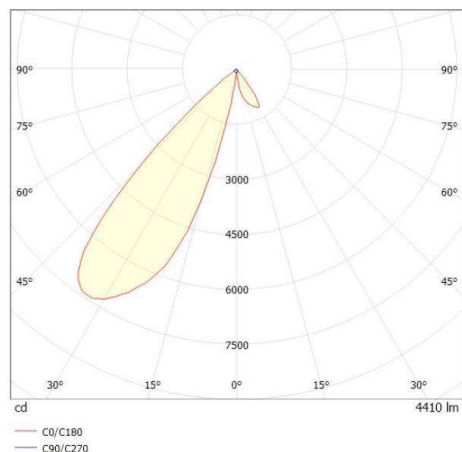

ARTIS

704-11101014905bv1

ARTIS 1 TRACK TRACK SPOTLIGHT WITH 3 PH ADAPTER made of aluminium, white, similar to RAL 9016, high-efficiently vacuum deposited synthetic reflector beam asymmetric, light output direct, swiveling 350°, tilting 30°, with converter, max. 1050mA, dimmability: Smart bluetooth, adapter/ceiling base white, IP20 with the option of attaching the Lightguider for lighting the 3rd level

DRAWING

LIGHT DISTRIBUTION CURVE

TECHNICAL DETAILS

System perform. [W]	40
Bulb type	LED
Luminous flux [lm]	4590
Current sec. [mA]	1050
Colour temp. [K]	3000K
CRI	PREMIUM>90
Optics	vacuum deposited synthetic reflector
Designer	INHOUSE
Converter	with converter
Light output	direct
Beam angle [°]	asymmetrisch
Voltage [V]	220-240V 50/60Hz
Material	aluminium
Length [mm]	171,5
Width [mm]	85
Height [mm]	163
IP protection class	IP20
Voltage class	protection cl. II
Net weight [kg]	1,95
Colour lamp	white
RAL	9016
Colour adapter/ceiling base	white
EAN-Number	9010870134058
Lifetime [h]	L80 B10 50 000
Energy efficiency cl.	E
No. of luminaires B16A	50