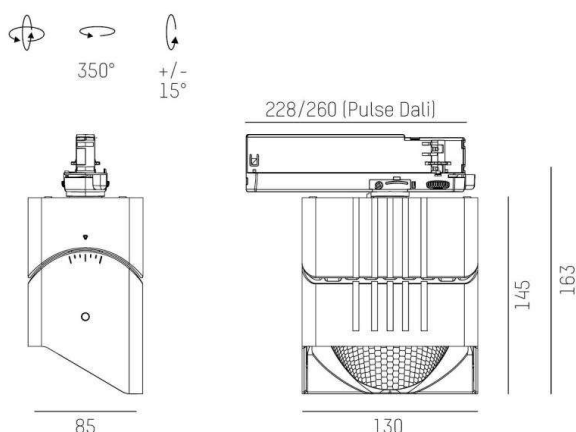

ARTIS

704-11101014905bv1

ARTIS 1 TRACK TRACK SPOTLIGHT WITH 3 PH ADAPTER made of aluminium, white, similar to RAL 9016, high-efficiently vacuum deposited synthetic reflector beam asymmetric, light output direct, swiveling 350°, tilting 30°, with converter, max. 1050mA, dimmability: Smart bluetooth, adapter/ceiling base white, IP20 with the option of attaching the Lightguider for lighting the 3rd level

DRAWING

LIGHT DISTRIBUTION CURVE

TECHNICAL DETAILS

System perform. [W]	40
Bulb type	LED
Luminous flux [lm]	4590
Current sec. [mA]	1050
Colour temp. [K]	3000K
CRI	PREMIUM>90
Optics	vacuum deposited synthetic reflector
Designer	INHOUSE
Converter	with converter
Light output	direct
Beam angle [°]	asymmetrisch
Voltage [V]	220-240V 50/60Hz
Material	aluminium
Length [mm]	171,5
Width [mm]	85
Height [mm]	163
IP protection class	IP20
Voltage class	protection cl. II
Net weight [kg]	1,95
Colour lamp	white
RAL	9016
Colour adapter/ceiling base	white
EAN-Number	9010870134058
Lifetime [h]	L80 B10 50 000
Energy efficiency cl.	E
No. of luminaires B16A	50