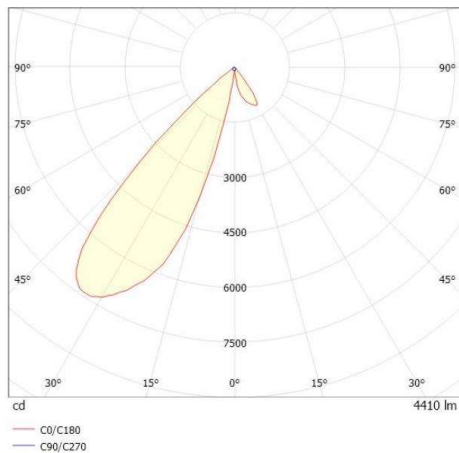

ARTIS

704-11101014905pv1

ARTIS 1 TRACK TRACK SPOTLIGHT WITH 3 PH ADAPTER made of aluminium, white, similar to RAL 9016, high-efficiently vacuum deposited synthetic reflector beam asymmetric, light output direct, swiveling 350°, tilting 30°, with converter, max. 1050mA, dimmability: Pulse-DALI, adapter/ceiling base white, IP20 with the option of attaching the Lightguider for lighting the 3rd level

DRAWING

LIGHT DISTRIBUTION CURVE

TECHNICAL DETAILS

System perform. [W]	40
Bulb type	LED
Luminous flux [lm]	4590
Current sec. [mA]	1050
Colour temp. [K]	3000K
CRI	PREMIUM>90
Optics	vacuum deposited synthetic reflector
Designer	INHOUSE
Converter	with converter
Light output	direct
Beam angle [°]	asymmetrisch
Voltage [V]	220-240V 50/60Hz
Material	aluminium
Length [mm]	171,5
Width [mm]	85
Height [mm]	163
IP protection class	IP20
Voltage class	protection cl. II
Net weight [kg]	1,15
Colour lamp	white
RAL	9016
Colour adapter/ceiling base	white
EAN-Number	9010870134065
Lifetime [h]	L80 B10 50 000
Energy efficiency cl.	E
No. of luminaires B16A	50