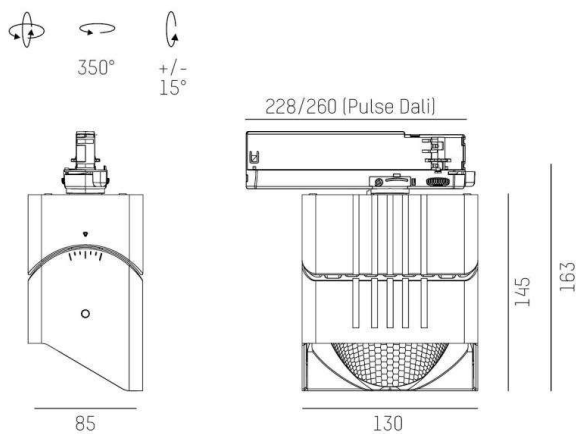

ARTIS

704-111010149060v1

ARTIS 1 TRACK TRACK SPOTLIGHT WITH 3 PH ADAPTER made of aluminium, black, similar to RAL 9005, high-efficiently vacuum deposited synthetic reflector beam asymmetric, light output direct, swiveling 350°, tilting 30°, with converter, max. 1050mA, dimmability: not dimmable, adapter/ceiling base black, IP20 with the option of attaching the Lightguider for lighting the 3rd level

DRAWING

TECHNICAL DETAILS

System perform. [W]	40
Bulb type	LED
Luminous flux [lm]	4590
Current sec. [mA]	1050
Colour temp. [K]	3000K
CRI	PREMIUM>90
Optics	vacuum deposited synthetic reflector
Designer	INHOUSE
Converter	with converter
Dimming	not dimmable
Light output	direct
Beam angle [°]	asymmetrisch
Voltage [V]	220-240V 50/60Hz
Material	aluminium
Length [mm]	171,5
Width [mm]	85
Height [mm]	163
IP protection class	IP20
Voltage class	protection cl. II
Net weight [kg]	1,19
Colour lamp	black
RAL	9005
Colour adapter/ceiling base	black
EAN-Number	9010870134102
Lifetime [h]	L80 B10 50 000
Energy efficiency cl.	E
No. of luminaires B16A	50

LIGHT DISTRIBUTION CURVE

The values are rated values. Power and luminous flux are initially subject to a tolerance of +/- 10%. Colour temperature tolerance: +/- 150 K. The values apply to an ambient temperature of 25°C unless otherwise specified.