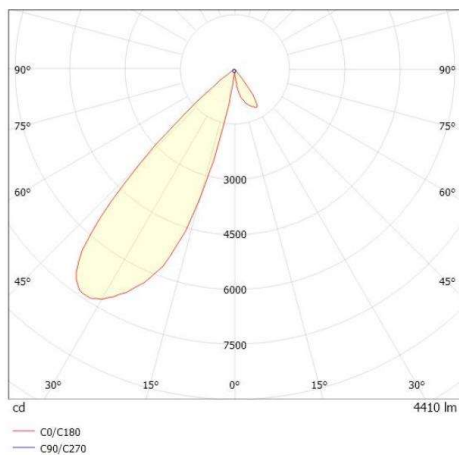

ARTIS

704-111010149060v1

ARTIS 1 TRACK TRACK SPOTLIGHT WITH 3 PH ADAPTER made of aluminium, black, similar to RAL 9005, high-efficiently vacuum deposited synthetic reflector beam asymmetric, light output direct, swiveling 350°, tilting 30°, with converter, max. 1050mA, dimmability: not dimmable, adapter/ceiling base black, IP20 with the option of attaching the Lightguider for lighting the 3rd level

DRAWING

TECHNICAL DETAILS

System perform. [W]	40
Bulb type	LED
Luminous flux [lm]	4590
Current sec. [mA]	1050
Colour temp. [K]	3000K
CRI	PREMIUM>90
Optics	vacuum deposited synthetic reflector
Designer	INHOUSE
Converter	with converter
Dimming	not dimmable
Light output	direct
Beam angle [°]	asymmetrisch
Voltage [V]	220-240V 50/60Hz
Material	aluminium
Length [mm]	171,5
Width [mm]	85
Height [mm]	163
IP protection class	IP20
Voltage class	protection cl. II
Net weight [kg]	1,19
Colour lamp	black
RAL	9005
Colour adapter/ceiling base	black
EAN-Number	9010870134102
Lifetime [h]	L80 B10 50 000
Energy efficiency cl.	E
No. of luminaires B16A	50

LIGHT DISTRIBUTION CURVE

The values are rated values. Power and luminous flux are initially subject to a tolerance of +/- 10%. Colour temperature tolerance: +/- 150 K. The values apply to an ambient temperature of 25°C unless otherwise specified.