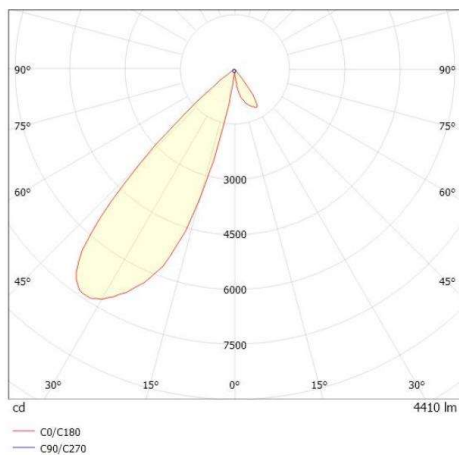

ARTIS

704-11101014906bv1

ARTIS 1 TRACK TRACK SPOTLIGHT WITH 3 PH ADAPTER made of aluminium, black, similar to RAL 9005, high-efficiently vacuum deposited synthetic reflector beam asymmetric, light output direct, swiveling 350°, tilting 30°, with converter, max. 1050mA, dimmability: Smart bluetooth, adapter/ceiling base black, IP20 with the option of attaching the Lightguider for lighting the 3rd level

DRAWING

LIGHT DISTRIBUTION CURVE

TECHNICAL DETAILS

System perform. [W]	40
Bulb type	LED
Luminous flux [lm]	4590
Current sec. [mA]	1050
Colour temp. [K]	3000K
CRI	PREMIUM>90
Optics	vacuum deposited synthetic reflector
Designer	INHOUSE
Converter	with converter
Light output	direct
Beam angle [°]	asymmetrisch
Voltage [V]	220-240V 50/60Hz
Material	aluminium
Length [mm]	171,5
Width [mm]	85
Height [mm]	163
IP protection class	IP20
Voltage class	protection cl. II
Net weight [kg]	1,28
Colour lamp	black
RAL	9005
Colour adapter/ceiling base	black
EAN-Number	9010870134089
Lifetime [h]	L80 B10 50 000
Energy efficiency cl.	E
No. of luminaires B16A	50