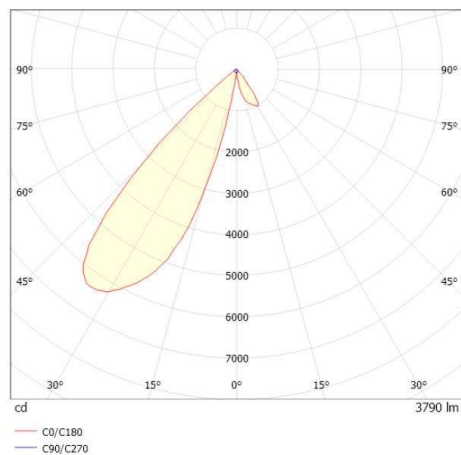

ARTIS

704-111010183050v1

ARTIS 1 TRACK TRACK SPOTLIGHT WITH 3 PH ADAPTER made of aluminium, white, similar to RAL 9016, high-efficiently vacuum deposited synthetic reflector beam asymmetric, light output direct, swiveling 350°, tilting 30°, with converter, max. 800mA, dimmability: not dimmable, adapter/ceiling base white, IP20 with the option of attaching the Lightguider for lighting the 3rd level

DRAWING

TECHNICAL DETAILS

System perform. [W]	32
Bulb type	LED
Luminous flux [lm]	3790
Current sec. [mA]	800
Colour temp. [K]	2700K
CRI	HE>90
Optics	vacuum deposited synthetic reflector
Designer	INHOUSE
Converter	with converter
Dimming	not dimmable
Light output	direct
Beam angle [°]	asymmetrisch
Voltage [V]	220-240V 50/60Hz
Material	aluminium
Length [mm]	171,5
Width [mm]	85
Height [mm]	163
IP protection class	IP20
Voltage class	protection cl. II
Net weight [kg]	1,11
Colour lamp	white
RAL	9016
Colour adapter/ceiling base	white
EAN-Number	9010870315617
Lifetime [h]	L80 B10 50 000
Energy efficiency cl.	D
No. of luminaires B16A	36

LIGHT DISTRIBUTION CURVE

The values are rated values. Power and luminous flux are initially subject to a tolerance of +/- 10%. Colour temperature tolerance: +/- 150 K. The values apply to an ambient temperature of 25°C unless otherwise specified.