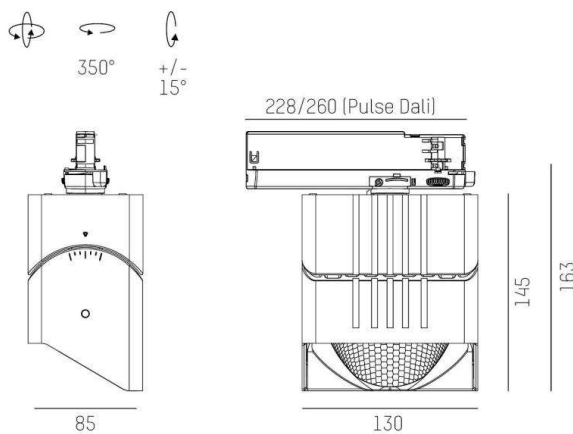

ARTIS

704-111010183050v1

ARTIS 1 TRACK TRACK SPOTLIGHT WITH 3 PH ADAPTER made of aluminium, white, similar to RAL 9016, high-efficiently vacuum deposited synthetic reflector beam asymmetric, light output direct, swiveling 350°, tilting 30°, with converter, max. 800mA, dimmability: not dimmable, adapter/ceiling base white, IP20 with the option of attaching the Lightguider for lighting the 3rd level

DRAWING

TECHNICAL DETAILS

System perform. [W]	32
Bulb type	LED
Luminous flux [lm]	3790
Current sec. [mA]	800
Colour temp. [K]	2700K
CRI	HE>90
Optics	vacuum deposited synthetic reflector
Designer	INHOUSE
Converter	with converter
Dimming	not dimmable
Light output	direct
Beam angle [°]	asymmetrisch
Voltage [V]	220-240V 50/60Hz
Material	aluminium
Length [mm]	171,5
Width [mm]	85
Height [mm]	163
IP protection class	IP20
Voltage class	protection cl. II
Net weight [kg]	1,11
Colour lamp	white
RAL	9016
Colour adapter/ceiling base	white
EAN-Number	9010870315617
Lifetime [h]	L80 B10 50 000
Energy efficiency cl.	D
No. of luminaires B16A	36

LIGHT DISTRIBUTION CURVE

The values are rated values. Power and luminous flux are initially subject to a tolerance of +/- 10%. Colour temperature tolerance: +/- 150 K. The values apply to an ambient temperature of 25°C unless otherwise specified.