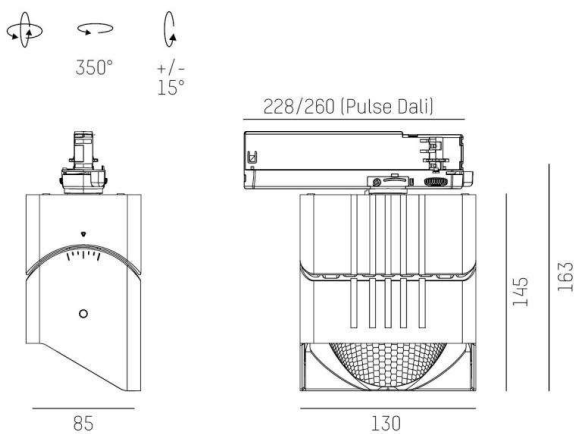

ARTIS

704-11101018305bv1

ARTIS 1 TRACK TRACK SPOTLIGHT WITH 3 PH ADAPTER made of aluminium, white, similar to RAL 9016, high-efficiently vacuum deposited synthetic reflector beam asymmetric, light output direct, swiveling 350°, tilting 30°, with converter, max. 800mA, dimmability: Smart bluetooth, adapter/ceiling base white, IP20 with the option of attaching the Lightguider for lighting the 3rd level

DRAWING

LIGHT DISTRIBUTION CURVE

TECHNICAL DETAILS

System perform. [W]	32
Bulb type	LED
Luminous flux [lm]	3790
Current sec. [mA]	800
Colour temp. [K]	2700K
CRI	HE>90
Optics	vacuum deposited synthetic reflector
Designer	INHOUSE
Converter	with converter
Light output	direct
Beam angle [°]	asymmetrisch
Voltage [V]	220-240V 50/60Hz
Material	aluminium
Length [mm]	171,5
Width [mm]	85
Height [mm]	163
IP protection class	IP20
Voltage class	protection cl. II
Net weight [kg]	1,95
Colour lamp	white
RAL	9016
Colour adapter/ceiling base	white
EAN-Number	9010870315594
Lifetime [h]	L80 B10 50 000
Energy efficiency cl.	D
No. of luminaires B16A	50