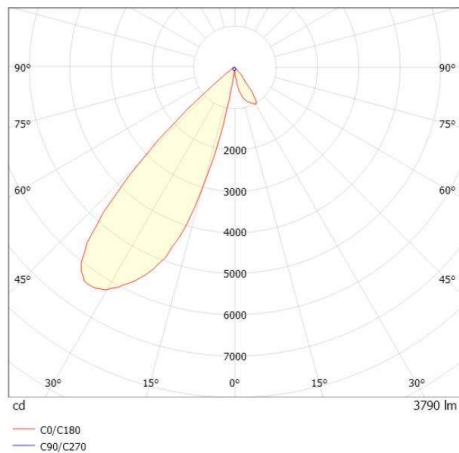

ARTIS

704-11101018305bv1

ARTIS 1 TRACK TRACK SPOTLIGHT WITH 3 PH ADAPTER made of aluminium, white, similar to RAL 9016, high-efficiently vacuum deposited synthetic reflector beam asymmetric, light output direct, swiveling 350°, tilting 30°, with converter, max. 800mA, dimmability: Smart bluetooth, adapter/ceiling base white, IP20 with the option of attaching the Lightguider for lighting the 3rd level

DRAWING

LIGHT DISTRIBUTION CURVE

TECHNICAL DETAILS

System perform. [W]	32
Bulb type	LED
Luminous flux [lm]	3790
Current sec. [mA]	800
Colour temp. [K]	2700K
CRI	HE>90
Optics	vacuum deposited synthetic reflector
Designer	INHOUSE
Converter	with converter
Light output	direct
Beam angle [°]	asymmetrisch
Voltage [V]	220-240V 50/60Hz
Material	aluminium
Length [mm]	171,5
Width [mm]	85
Height [mm]	163
IP protection class	IP20
Voltage class	protection cl. II
Net weight [kg]	1,95
Colour lamp	white
RAL	9016
Colour adapter/ceiling base	white
EAN-Number	9010870315594
Lifetime [h]	L80 B10 50 000
Energy efficiency cl.	D
No. of luminaires B16A	50