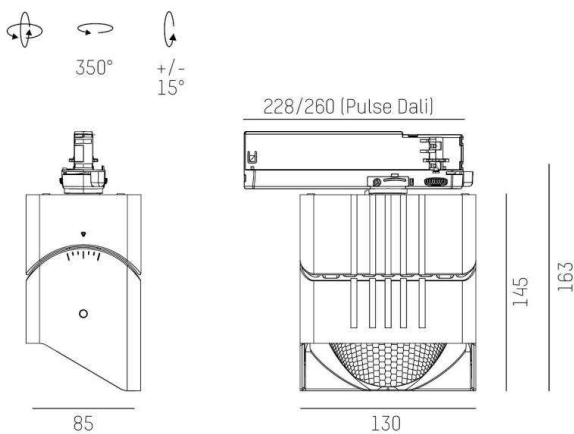

ARTIS

704-11101018305pv1

ARTIS 1 TRACK TRACK SPOTLIGHT WITH 3 PH ADAPTER made of aluminium, white, similar to RAL 9016, high-efficiently vacuum deposited synthetic reflector beam asymmetric, light output direct, swiveling 350°, tilting 30°, with converter, max. 800mA, dimmability: Pulse-DALI, adapter/ceiling base white, IP20 with the option of attaching the Lightguider for lighting the 3rd level

DRAWING

LIGHT DISTRIBUTION CURVE

TECHNICAL DETAILS

System perform. [W]	32
Bulb type	LED
Luminous flux [lm]	3790
Current sec. [mA]	800
Colour temp. [K]	2700K
CRI	HE>90
Optics	vacuum deposited synthetic reflector
Designer	INHOUSE
Converter	with converter
Light output	direct
Beam angle [°]	asymmetrisch
Voltage [V]	220-240V 50/60Hz
Material	aluminium
Length [mm]	171,5
Width [mm]	85
Height [mm]	163
IP protection class	IP20
Voltage class	protection cl. II
Net weight [kg]	1,15
Colour lamp	white
RAL	9016
Colour adapter/ceiling base	white
EAN-Number	9010870315600
Lifetime [h]	L80 B10 50 000
Energy efficiency cl.	D
No. of luminaires B16A	50