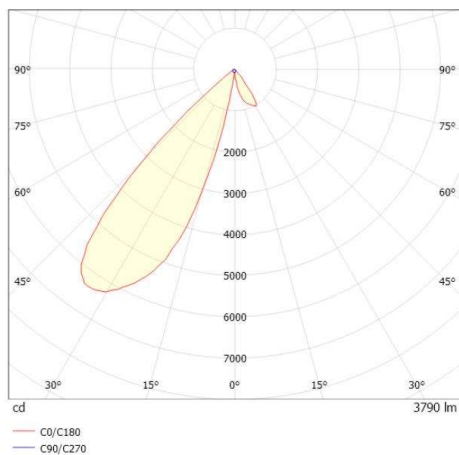

ARTIS

704-11101018305pv1

ARTIS 1 TRACK TRACK SPOTLIGHT WITH 3 PH ADAPTER made of aluminium, white, similar to RAL 9016, high-efficiently vacuum deposited synthetic reflector beam asymmetric, light output direct, swiveling 350°, tilting 30°, with converter, max. 800mA, dimmability: Pulse-DALI, adapter/ceiling base white, IP20 with the option of attaching the Lightguider for lighting the 3rd level

DRAWING

LIGHT DISTRIBUTION CURVE

TECHNICAL DETAILS

System perform. [W]	32
Bulb type	LED
Luminous flux [lm]	3790
Current sec. [mA]	800
Colour temp. [K]	2700K
CRI	HE>90
Optics	vacuum deposited synthetic reflector
Designer	INHOUSE
Converter	with converter
Light output	direct
Beam angle [°]	asymmetrisch
Voltage [V]	220-240V 50/60Hz
Material	aluminium
Length [mm]	171,5
Width [mm]	85
Height [mm]	163
IP protection class	IP20
Voltage class	protection cl. II
Net weight [kg]	1,15
Colour lamp	white
RAL	9016
Colour adapter/ceiling base	white
EAN-Number	9010870315600
Lifetime [h]	L80 B10 50 000
Energy efficiency cl.	D
No. of luminaires B16A	50