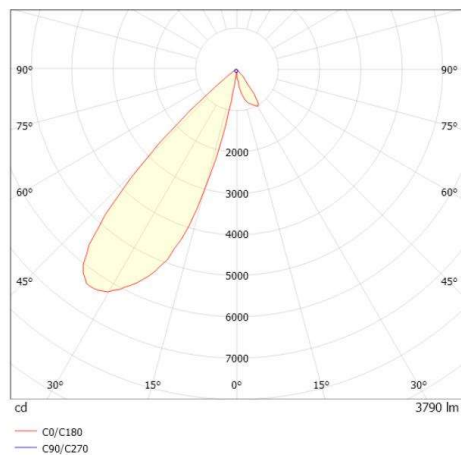

ARTIS

704-11101018306bv1

ARTIS 1 TRACK TRACK SPOTLIGHT WITH 3 PH ADAPTER made of aluminium, black, similar to RAL 9005, high-efficiently vacuum deposited synthetic reflector beam asymmetric, light output direct, swiveling 350°, tilting 30°, with converter, max. 800mA, dimmability: Smart bluetooth, adapter/ceiling base black, IP20 with the option of attaching the Lightguider for lighting the 3rd level

DRAWING

LIGHT DISTRIBUTION CURVE

TECHNICAL DETAILS

System perform. [W]	32
Bulb type	LED
Luminous flux [lm]	3790
Current sec. [mA]	800
Colour temp. [K]	2700K
CRI	HE>90
Optics	vacuum deposited synthetic reflector
Designer	INHOUSE
Converter	with converter
Light output	direct
Beam angle [°]	asymmetrisch
Voltage [V]	220-240V 50/60Hz
Material	aluminium
Length [mm]	171,5
Width [mm]	85
Height [mm]	163
IP protection class	IP20
Voltage class	protection cl. II
Net weight [kg]	1,28
Colour lamp	black
RAL	9005
Colour adapter/ceiling base	black
EAN-Number	9010870315624
Lifetime [h]	L80 B10 50 000
Energy efficiency cl.	D
No. of luminaires B16A	50