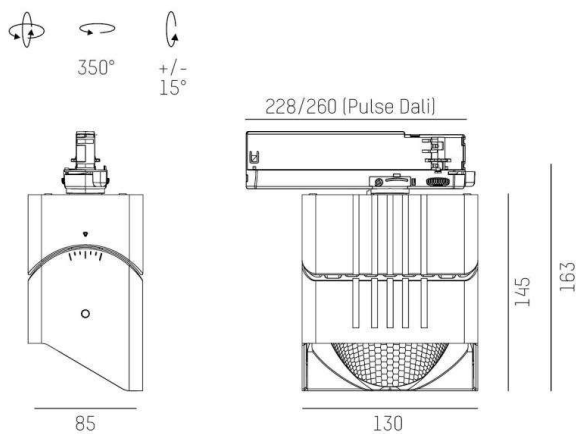

ARTIS

704-11101018306pv1

ARTIS 1 TRACK TRACK SPOTLIGHT WITH 3 PH ADAPTER made of aluminium, black, similar to RAL 9005, high-efficiently vacuum deposited synthetic reflector beam asymmetric, light output direct, swiveling 350°, tilting 30°, with converter, max. 800mA, dimmability: Pulse-DALI, adapter/ceiling base black, IP20 with the option of attaching the Lightguider for lighting the 3rd level

DRAWING

TECHNICAL DETAILS

System perform. [W]	32
Bulb type	LED
Luminous flux [lm]	3790
Current sec. [mA]	800
Colour temp. [K]	2700K
CRI	HE>90
Optics	vacuum deposited synthetic reflector
Designer	INHOUSE
Converter	with converter
Light output	direct
Beam angle [°]	asymmetrisch
Voltage [V]	220-240V 50/60Hz
Material	aluminium
Length [mm]	171,5
Width [mm]	85
Height [mm]	163
IP protection class	IP20
Voltage class	protection cl. II
Net weight [kg]	1,23
Colour lamp	black
RAL	9005
Colour adapter/ceiling base	black
EAN-Number	9010870315631
Lifetime [h]	L80 B10 50 000
Energy efficiency cl.	D
No. of luminaires B16A	50

LIGHT DISTRIBUTION CURVE

The values are rated values. Power and luminous flux are initially subject to a tolerance of +/- 10%. Colour temperature tolerance: +/- 150 K. The values apply to an ambient temperature of 25°C unless otherwise specified.