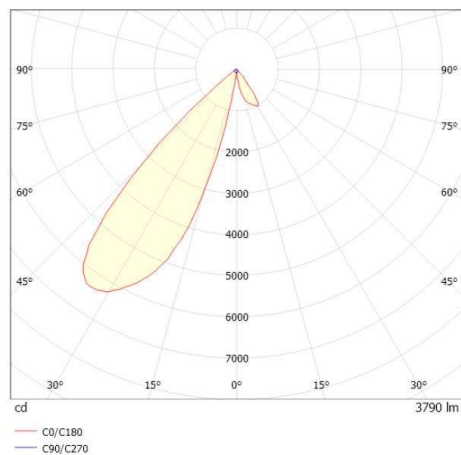

ARTIS

704-11101018306pv1

ARTIS 1 TRACK TRACK SPOTLIGHT WITH 3 PH ADAPTER made of aluminium, black, similar to RAL 9005, high-efficiently vacuum deposited synthetic reflector beam asymmetric, light output direct, swiveling 350°, tilting 30°, with converter, max. 800mA, dimmability: Pulse-DALI, adapter/ceiling base black, IP20 with the option of attaching the Lightguider for lighting the 3rd level

DRAWING

TECHNICAL DETAILS

System perform. [W]	32
Bulb type	LED
Luminous flux [lm]	3790
Current sec. [mA]	800
Colour temp. [K]	2700K
CRI	HE>90
Optics	vacuum deposited synthetic reflector
Designer	INHOUSE
Converter	with converter
Light output	direct
Beam angle [°]	asymmetrisch
Voltage [V]	220-240V 50/60Hz
Material	aluminium
Length [mm]	171,5
Width [mm]	85
Height [mm]	163
IP protection class	IP20
Voltage class	protection cl. II
Net weight [kg]	1,23
Colour lamp	black
RAL	9005
Colour adapter/ceiling base	black
EAN-Number	9010870315631
Lifetime [h]	L80 B10 50 000
Energy efficiency cl.	D
No. of luminaires B16A	50

LIGHT DISTRIBUTION CURVE

The values are rated values. Power and luminous flux are initially subject to a tolerance of +/- 10%. Colour temperature tolerance: +/- 150 K. The values apply to an ambient temperature of 25°C unless otherwise specified.