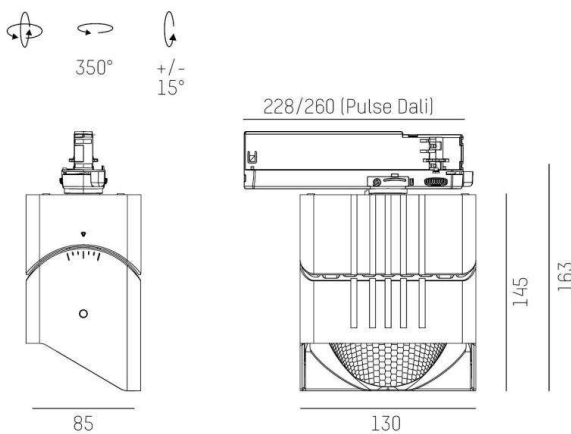

ARTIS

704-111010184050v1

ARTIS 1 TRACK TRACK SPOTLIGHT WITH 3 PH ADAPTER made of aluminium, white, similar to RAL 9016, high-efficiently vacuum deposited synthetic reflector beam asymmetric, light output direct, swiveling 350°, tilting 30°, with converter, max. 800mA, dimmability: not dimmable, adapter/ceiling base white, IP20 with the option of attaching the Lightguider for lighting the 3rd level

DRAWING

TECHNICAL DETAILS

System perform. [W]	32
Bulb type	LED
Luminous flux [lm]	4250
Current sec. [mA]	800
Colour temp. [K]	4000K
CRI	HE>90
Optics	vacuum deposited synthetic reflector
Designer	INHOUSE
Converter	with converter
Dimming	not dimmable
Light output	direct
Beam angle [°]	asymmetrisch
Voltage [V]	220-240V 50/60Hz
Material	aluminium
Length [mm]	171,5
Width [mm]	85
Height [mm]	163
IP protection class	IP20
Voltage class	protection cl. II
Net weight [kg]	1,11
Colour lamp	white
RAL	9016
Colour adapter/ceiling base	white
EAN-Number	9010870315556
Lifetime [h]	L80 B10 50 000
Energy efficiency cl.	D
No. of luminaires B16A	36

LIGHT DISTRIBUTION CURVE

The values are rated values. Power and luminous flux are initially subject to a tolerance of +/- 10%. Colour temperature tolerance: +/- 150 K. The values apply to an ambient temperature of 25°C unless otherwise specified.