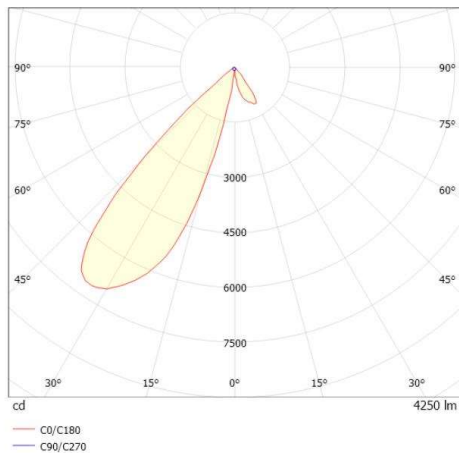

ARTIS

704-111010184050v1

ARTIS 1 TRACK TRACK SPOTLIGHT WITH 3 PH ADAPTER made of aluminium, white, similar to RAL 9016, high-efficiently vacuum deposited synthetic reflector beam asymmetric, light output direct, swiveling 350°, tilting 30°, with converter, max. 800mA, dimmability: not dimmable, adapter/ceiling base white, IP20 with the option of attaching the Lightguider for lighting the 3rd level

DRAWING

TECHNICAL DETAILS

System perform. [W]	32
Bulb type	LED
Luminous flux [lm]	4250
Current sec. [mA]	800
Colour temp. [K]	4000K
CRI	HE>90
Optics	vacuum deposited synthetic reflector
Designer	INHOUSE
Converter	with converter
Dimming	not dimmable
Light output	direct
Beam angle [°]	asymmetrisch
Voltage [V]	220-240V 50/60Hz
Material	aluminium
Length [mm]	171,5
Width [mm]	85
Height [mm]	163
IP protection class	IP20
Voltage class	protection cl. II
Net weight [kg]	1,11
Colour lamp	white
RAL	9016
Colour adapter/ceiling base	white
EAN-Number	9010870315556
Lifetime [h]	L80 B10 50 000
Energy efficiency cl.	D
No. of luminaires B16A	36

LIGHT DISTRIBUTION CURVE

The values are rated values. Power and luminous flux are initially subject to a tolerance of +/- 10%. Colour temperature tolerance: +/- 150 K. The values apply to an ambient temperature of 25°C unless otherwise specified.