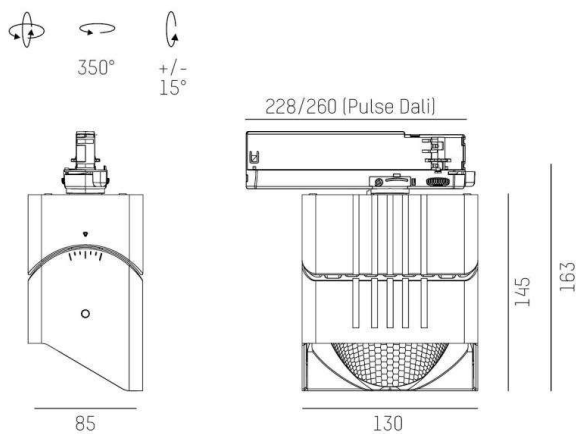

ARTIS

704-11101018405bv1

ARTIS 1 TRACK TRACK SPOTLIGHT WITH 3 PH ADAPTER made of aluminium, white, similar to RAL 9016, high-efficiently vacuum deposited synthetic reflector beam asymmetric, light output direct, swiveling 350°, tilting 30°, with converter, max. 800mA, dimmability: Smart bluetooth, adapter/ceiling base white, IP20 with the option of attaching the Lightguider for lighting the 3rd level

DRAWING

LIGHT DISTRIBUTION CURVE

TECHNICAL DETAILS

System perform. [W]	32
Bulb type	LED
Luminous flux [lm]	4250
Current sec. [mA]	800
Colour temp. [K]	4000K
CRI	HE>90
Optics	vacuum deposited synthetic reflector
Designer	INHOUSE
Converter	with converter
Light output	direct
Beam angle [°]	asymmetrisch
Voltage [V]	220-240V 50/60Hz
Material	aluminium
Length [mm]	171,5
Width [mm]	85
Height [mm]	163
IP protection class	IP20
Voltage class	protection cl. II
Net weight [kg]	1,95
Colour lamp	white
RAL	9016
Colour adapter/ceiling base	white
EAN-Number	9010870315532
Lifetime [h]	L80 B10 50 000
Energy efficiency cl.	D
No. of luminaires B16A	50