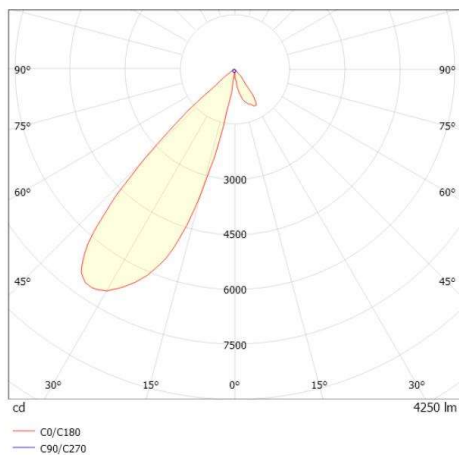

ARTIS

704-11101018405bv1

ARTIS 1 TRACK TRACK SPOTLIGHT WITH 3 PH ADAPTER made of aluminium, white, similar to RAL 9016, high-efficiently vacuum deposited synthetic reflector beam asymmetric, light output direct, swiveling 350°, tilting 30°, with converter, max. 800mA, dimmability: Smart bluetooth, adapter/ceiling base white, IP20 with the option of attaching the Lightguider for lighting the 3rd level

DRAWING

LIGHT DISTRIBUTION CURVE

TECHNICAL DETAILS

System perform. [W]	32
Bulb type	LED
Luminous flux [lm]	4250
Current sec. [mA]	800
Colour temp. [K]	4000K
CRI	HE>90
Optics	vacuum deposited synthetic reflector
Designer	INHOUSE
Converter	with converter
Light output	direct
Beam angle [°]	asymmetrisch
Voltage [V]	220-240V 50/60Hz
Material	aluminium
Length [mm]	171,5
Width [mm]	85
Height [mm]	163
IP protection class	IP20
Voltage class	protection cl. II
Net weight [kg]	1,95
Colour lamp	white
RAL	9016
Colour adapter/ceiling base	white
EAN-Number	9010870315532
Lifetime [h]	L80 B10 50 000
Energy efficiency cl.	D
No. of luminaires B16A	50