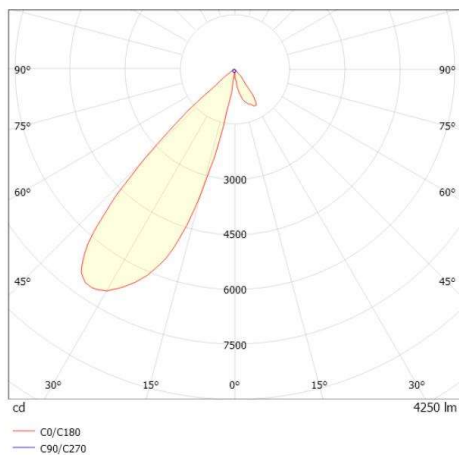

ARTIS

704-11101018405pv1

ARTIS 1 TRACK TRACK SPOTLIGHT WITH 3 PH ADAPTER made of aluminium, white, similar to RAL 9016, high-efficiently vacuum deposited synthetic reflector beam asymmetric, light output direct, swiveling 350°, tilting 30°, with converter, max. 800mA, dimmability: Pulse-DALI, adapter/ceiling base white, IP20 with the option of attaching the Lightguider for lighting the 3rd level

DRAWING

TECHNICAL DETAILS

System perform. [W]	32
Bulb type	LED
Luminous flux [lm]	4250
Current sec. [mA]	800
Colour temp. [K]	4000K
CRI	HE>90
Optics	vacuum deposited synthetic reflector
Designer	INHOUSE
Converter	with converter
Light output	direct
Beam angle [°]	asymmetrisch
Voltage [V]	220-240V 50/60Hz
Material	aluminium
Length [mm]	171,5
Width [mm]	85
Height [mm]	163
IP protection class	IP20
Voltage class	protection cl. II
Net weight [kg]	1,15
Colour lamp	white
RAL	9016
Colour adapter/ceiling base	white
EAN-Number	9010870315549
Lifetime [h]	L80 B10 50 000
Energy efficiency cl.	D
No. of luminaires B16A	50

LIGHT DISTRIBUTION CURVE

The values are rated values. Power and luminous flux are initially subject to a tolerance of +/- 10%. Colour temperature tolerance: +/- 150 K. The values apply to an ambient temperature of 25°C unless otherwise specified.