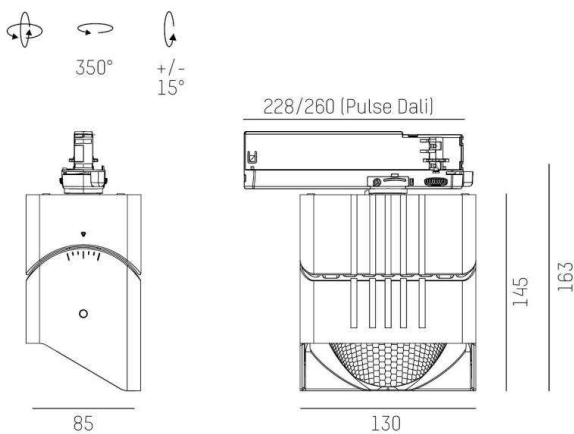

ARTIS

704-11101018405pv1

ARTIS 1 TRACK TRACK SPOTLIGHT WITH 3 PH ADAPTER made of aluminium, white, similar to RAL 9016, high-efficiently vacuum deposited synthetic reflector beam asymmetric, light output direct, swiveling 350°, tilting 30°, with converter, max. 800mA, dimmability: Pulse-DALI, adapter/ceiling base white, IP20 with the option of attaching the Lightguider for lighting the 3rd level

DRAWING

TECHNICAL DETAILS

System perform. [W]	32
Bulb type	LED
Luminous flux [lm]	4250
Current sec. [mA]	800
Colour temp. [K]	4000K
CRI	HE>90
Optics	vacuum deposited synthetic reflector
Designer	INHOUSE
Converter	with converter
Light output	direct
Beam angle [°]	asymmetrisch
Voltage [V]	220-240V 50/60Hz
Material	aluminium
Length [mm]	171,5
Width [mm]	85
Height [mm]	163
IP protection class	IP20
Voltage class	protection cl. II
Net weight [kg]	1,15
Colour lamp	white
RAL	9016
Colour adapter/ceiling base	white
EAN-Number	9010870315549
Lifetime [h]	L80 B10 50 000
Energy efficiency cl.	D
No. of luminaires B16A	50

LIGHT DISTRIBUTION CURVE

The values are rated values. Power and luminous flux are initially subject to a tolerance of +/- 10%. Colour temperature tolerance: +/- 150 K. The values apply to an ambient temperature of 25°C unless otherwise specified.