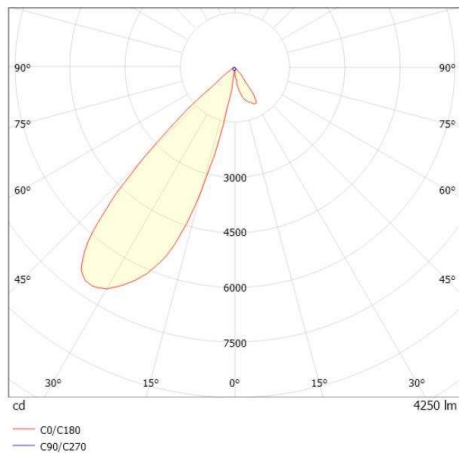

ARTIS

704-111010184060v1

ARTIS 1 TRACK TRACK SPOTLIGHT WITH 3 PH ADAPTER made of aluminium, black, similar to RAL 9005, high-efficiently vacuum deposited synthetic reflector beam asymmetric, light output direct, swiveling 350°, tilting 30°, with converter, max. 800mA, dimmability: not dimmable, adapter/ceiling base black, IP20 with the option of attaching the Lightguider for lighting the 3rd level

DRAWING

TECHNICAL DETAILS

System perform. [W]	32
Bulb type	LED
Luminous flux [lm]	4250
Current sec. [mA]	800
Colour temp. [K]	4000K
CRI	HE>90
Optics	vacuum deposited synthetic reflector
Designer	INHOUSE
Converter	with converter
Dimming	not dimmable
Light output	direct
Beam angle [°]	asymmetrisch
Voltage [V]	220-240V 50/60Hz
Material	aluminium
Length [mm]	171,5
Width [mm]	85
Height [mm]	163
IP protection class	IP20
Voltage class	protection cl. II
Net weight [kg]	1,19
Colour lamp	black
RAL	9005
Colour adapter/ceiling base	black
EAN-Number	9010870315587
Lifetime [h]	L80 B10 50 000
Energy efficiency cl.	D
No. of luminaires B16A	36

LIGHT DISTRIBUTION CURVE

The values are rated values. Power and luminous flux are initially subject to a tolerance of +/- 10%. Colour temperature tolerance: +/- 150 K. The values apply to an ambient temperature of 25°C unless otherwise specified.