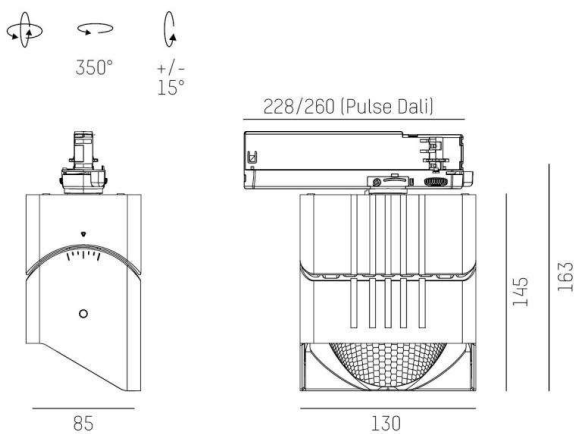

ARTIS

704-111010184060v1

ARTIS 1 TRACK TRACK SPOTLIGHT WITH 3 PH ADAPTER made of aluminium, black, similar to RAL 9005, high-efficiently vacuum deposited synthetic reflector beam asymmetric, light output direct, swiveling 350°, tilting 30°, with converter, max. 800mA, dimmability: not dimmable, adapter/ceiling base black, IP20 with the option of attaching the Lightguider for lighting the 3rd level

DRAWING

TECHNICAL DETAILS

System perform. [W]	32
Bulb type	LED
Luminous flux [lm]	4250
Current sec. [mA]	800
Colour temp. [K]	4000K
CRI	HE>90
Optics	vacuum deposited synthetic reflector
Designer	INHOUSE
Converter	with converter
Dimming	not dimmable
Light output	direct
Beam angle [°]	asymmetrisch
Voltage [V]	220-240V 50/60Hz
Material	aluminium
Length [mm]	171,5
Width [mm]	85
Height [mm]	163
IP protection class	IP20
Voltage class	protection cl. II
Net weight [kg]	1,19
Colour lamp	black
RAL	9005
Colour adapter/ceiling base	black
EAN-Number	9010870315587
Lifetime [h]	L80 B10 50 000
Energy efficiency cl.	D
No. of luminaires B16A	36

LIGHT DISTRIBUTION CURVE

The values are rated values. Power and luminous flux are initially subject to a tolerance of +/- 10%. Colour temperature tolerance: +/- 150 K. The values apply to an ambient temperature of 25°C unless otherwise specified.