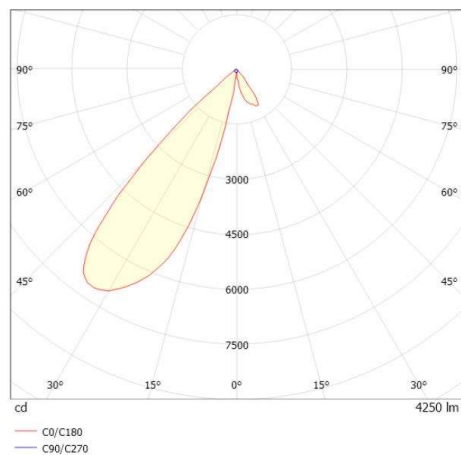

ARTIS

704-11101018406bv1

ARTIS 1 TRACK TRACK SPOTLIGHT WITH 3 PH ADAPTER made of aluminium, black, similar to RAL 9005, high-efficiently vacuum deposited synthetic reflector beam asymmetric, light output direct, swiveling 350°, tilting 30°, with converter, max. 800mA, dimmability: Smart bluetooth, adapter/ceiling base black, IP20 with the option of attaching the Lightguider for lighting the 3rd level

DRAWING

TECHNICAL DETAILS

System perform. [W]	32
Bulb type	LED
Luminous flux [lm]	4250
Current sec. [mA]	800
Colour temp. [K]	4000K
CRI	HE>90
Optics	vacuum deposited synthetic reflector
Designer	INHOUSE
Converter	with converter
Light output	direct
Beam angle [°]	asymmetrisch
Voltage [V]	220-240V 50/60Hz
Material	aluminium
Length [mm]	171,5
Width [mm]	85
Height [mm]	163
IP protection class	IP20
Voltage class	protection cl. II
Net weight [kg]	1,28
Colour lamp	black
RAL	9005
Colour adapter/ceiling base	black
EAN-Number	9010870315563
Lifetime [h]	L80 B10 50 000
Energy efficiency cl.	D
No. of luminaires B16A	50

LIGHT DISTRIBUTION CURVE

The values are rated values. Power and luminous flux are initially subject to a tolerance of +/- 10%. Colour temperature tolerance: +/- 150 K. The values apply to an ambient temperature of 25°C unless otherwise specified.