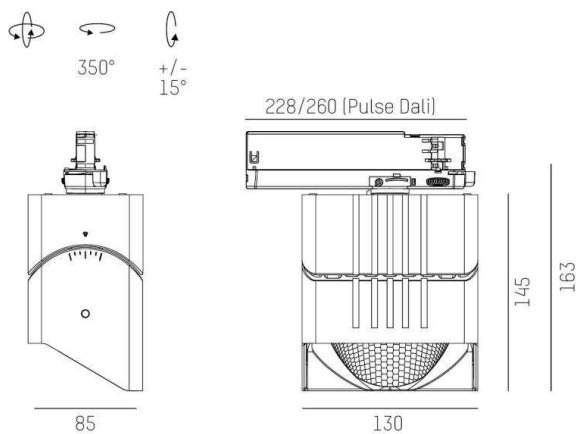

ARTIS

704-111010187040v1

ARTIS 1 TRACK TRACK SPOTLIGHT WITH 3 PH ADAPTER made of aluminium, grey, similar to RAL 9006, high-efficiently vacuum deposited synthetic reflector beam asymmetric, light output direct, swiveling 350°, tilting 30°, with converter, max. 800mA, dimmability: not dimmable, adapter/ceiling base grey, IP20 with the option of attaching the Lightguider for lighting the 3rd level

DRAWING

TECHNICAL DETAILS

System perform. [W]	32
Bulb type	LED
Luminous flux [lm]	4000
Current sec. [mA]	800
Colour temp. [K]	3500K
CRI	HE>90
Optics	vacuum deposited synthetic reflector
Designer	INHOUSE
Converter	with converter
Dimming	not dimmable
Light output	direct
Beam angle [°]	asymmetrisch
Voltage [V]	220-240V 50/60Hz
Material	aluminium
Length [mm]	171,5
Width [mm]	85
Height [mm]	163
IP protection class	IP20
Voltage class	protection cl. II
Net weight [kg]	0,95
Colour lamp	grey
RAL	9006
Colour adapter/ceiling base	grey
EAN-Number	9010870354685
Lifetime [h]	L80 B10 50 000
Energy efficiency cl.	D
No. of luminaires B16A	36

LIGHT DISTRIBUTION CURVE

The values are rated values. Power and luminous flux are initially subject to a tolerance of +/- 10%. Colour temperature tolerance: +/- 150 K. The values apply to an ambient temperature of 25°C unless otherwise specified.