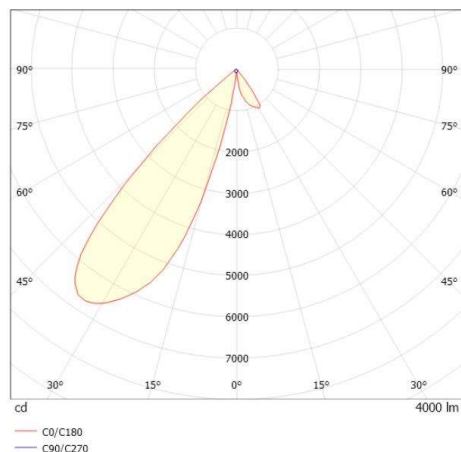

ARTIS

704-111010187040v1

ARTIS 1 TRACK TRACK SPOTLIGHT WITH 3 PH ADAPTER made of aluminium, grey, similar to RAL 9006, high-efficiently vacuum deposited synthetic reflector beam asymmetric, light output direct, swiveling 350°, tilting 30°, with converter, max. 800mA, dimmability: not dimmable, adapter/ceiling base grey, IP20 with the option of attaching the Lightguider for lighting the 3rd level

DRAWING

TECHNICAL DETAILS

System perform. [W]	32
Bulb type	LED
Luminous flux [lm]	4000
Current sec. [mA]	800
Colour temp. [K]	3500K
CRI	HE>90
Optics	vacuum deposited synthetic reflector
Designer	INHOUSE
Converter	with converter
Dimming	not dimmable
Light output	direct
Beam angle [°]	asymmetrisch
Voltage [V]	220-240V 50/60Hz
Material	aluminium
Length [mm]	171,5
Width [mm]	85
Height [mm]	163
IP protection class	IP20
Voltage class	protection cl. II
Net weight [kg]	0,95
Colour lamp	grey
RAL	9006
Colour adapter/ceiling base	grey
EAN-Number	9010870354685
Lifetime [h]	L80 B10 50 000
Energy efficiency cl.	D
No. of luminaires B16A	36

LIGHT DISTRIBUTION CURVE

The values are rated values. Power and luminous flux are initially subject to a tolerance of +/- 10%. Colour temperature tolerance: +/- 150 K. The values apply to an ambient temperature of 25°C unless otherwise specified.