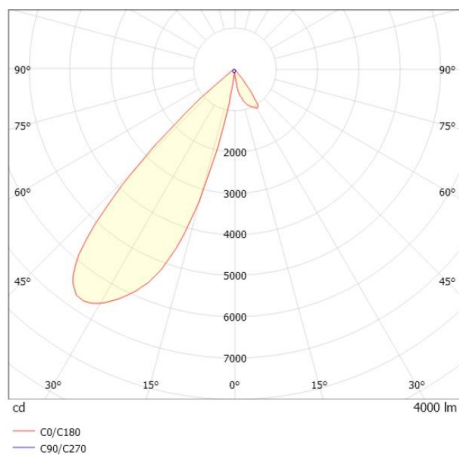

ARTIS

704-111010187050v1

ARTIS 1 TRACK TRACK SPOTLIGHT WITH 3 PH ADAPTER made of aluminium, white, similar to RAL 9016, high-efficiently vacuum deposited synthetic reflector beam asymmetric, light output direct, swiveling 350°, tilting 30°, with converter, max. 800mA, dimmability: not dimmable, adapter/ceiling base white, IP20 with the option of attaching the Lightguider for lighting the 3rd level

DRAWING

TECHNICAL DETAILS

System perform. [W]	32
Bulb type	LED
Luminous flux [lm]	4000
Current sec. [mA]	800
Colour temp. [K]	3500K
CRI	HE>90
Optics	vacuum deposited synthetic reflector
Designer	INHOUSE
Converter	with converter
Dimming	not dimmable
Light output	direct
Beam angle [°]	asymmetrisch
Voltage [V]	220-240V 50/60Hz
Material	aluminium
Length [mm]	171,5
Width [mm]	85
Height [mm]	163
IP protection class	IP20
Voltage class	protection cl. II
Net weight [kg]	1,11
Colour lamp	white
RAL	9016
Colour adapter/ceiling base	white
EAN-Number	9010870354708
Lifetime [h]	L80 B10 50 000
Energy efficiency cl.	D
No. of luminaires B16A	36

LIGHT DISTRIBUTION CURVE

The values are rated values. Power and luminous flux are initially subject to a tolerance of +/- 10%. Colour temperature tolerance: +/- 150 K. The values apply to an ambient temperature of 25°C unless otherwise specified.