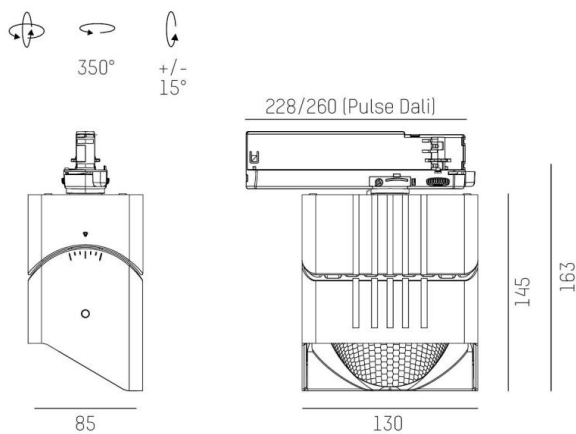

ARTIS

704-111010187050v1

ARTIS 1 TRACK TRACK SPOTLIGHT WITH 3 PH ADAPTER made of aluminium, white, similar to RAL 9016, high-efficiently vacuum deposited synthetic reflector beam asymmetric, light output direct, swiveling 350°, tilting 30°, with converter, max. 800mA, dimmability: not dimmable, adapter/ceiling base white, IP20 with the option of attaching the Lightguider for lighting the 3rd level

DRAWING

TECHNICAL DETAILS

System perform. [W]	32
Bulb type	LED
Luminous flux [lm]	4000
Current sec. [mA]	800
Colour temp. [K]	3500K
CRI	HE>90
Optics	vacuum deposited synthetic reflector
Designer	INHOUSE
Converter	with converter
Dimming	not dimmable
Light output	direct
Beam angle [°]	asymmetrisch
Voltage [V]	220-240V 50/60Hz
Material	aluminium
Length [mm]	171,5
Width [mm]	85
Height [mm]	163
IP protection class	IP20
Voltage class	protection cl. II
Net weight [kg]	1,11
Colour lamp	white
RAL	9016
Colour adapter/ceiling base	white
EAN-Number	9010870354708
Lifetime [h]	L80 B10 50 000
Energy efficiency cl.	D
No. of luminaires B16A	36

LIGHT DISTRIBUTION CURVE

The values are rated values. Power and luminous flux are initially subject to a tolerance of +/- 10%. Colour temperature tolerance: +/- 150 K. The values apply to an ambient temperature of 25°C unless otherwise specified.