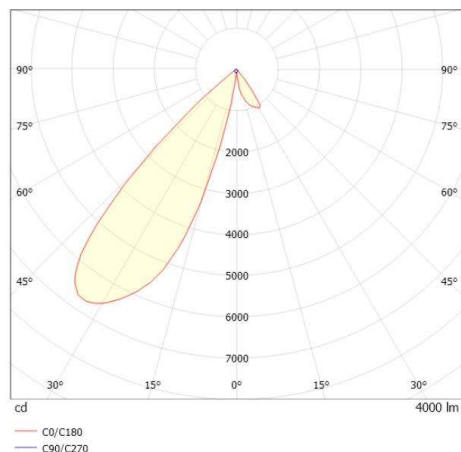

ARTIS

704-11101018705bv1

ARTIS 1 TRACK TRACK SPOTLIGHT WITH 3 PH ADAPTER made of aluminium, white, similar to RAL 9016, high-efficiently vacuum deposited synthetic reflector beam asymmetric, light output direct, swiveling 350°, tilting 30°, with converter, max. 800mA, dimmability: Smart bluetooth, adapter/ceiling base white, IP20 with the option of attaching the Lightguider for lighting the 3rd level

DRAWING

LIGHT DISTRIBUTION CURVE

TECHNICAL DETAILS

System perform. [W]	32
Bulb type	LED
Luminous flux [lm]	4000
Current sec. [mA]	800
Colour temp. [K]	3500K
CRI	HE>90
Optics	vacuum deposited synthetic reflector
Designer	INHOUSE
Converter	with converter
Light output	direct
Beam angle [°]	asymmetrisch
Voltage [V]	220-240V 50/60Hz
Material	aluminium
Length [mm]	171,5
Width [mm]	85
Height [mm]	163
IP protection class	IP20
Voltage class	protection cl. II
Net weight [kg]	1,95
Colour lamp	white
RAL	9016
Colour adapter/ceiling base	white
EAN-Number	9010870353398
Lifetime [h]	L80 B10 50 000
Energy efficiency cl.	D
No. of luminaires B16A	50