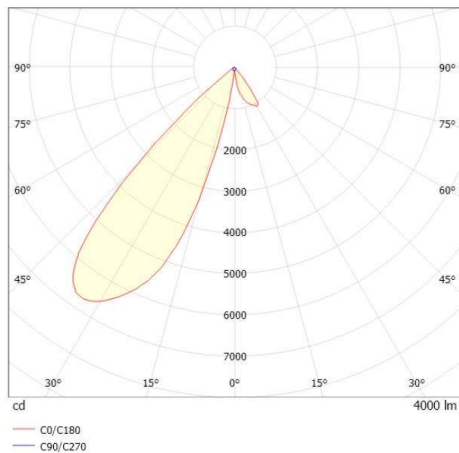

ARTIS

704-11101018705pv1

ARTIS 1 TRACK TRACK SPOTLIGHT WITH 3 PH ADAPTER made of aluminium, white, similar to RAL 9016, high-efficiently vacuum deposited synthetic reflector beam asymmetric, light output direct, swiveling 350°, tilting 30°, with converter, max. 800mA, dimmability: Pulse-DALI, adapter/ceiling base white, IP20 with the option of attaching the Lightguider for lighting the 3rd level

DRAWING

LIGHT DISTRIBUTION CURVE

TECHNICAL DETAILS

System perform. [W]	32
Bulb type	LED
Luminous flux [lm]	4000
Current sec. [mA]	800
Colour temp. [K]	3500K
CRI	HE>90
Optics	vacuum deposited synthetic reflector
Designer	INHOUSE
Converter	with converter
Light output	direct
Beam angle [°]	asymmetrisch
Voltage [V]	220-240V 50/60Hz
Material	aluminium
Length [mm]	171,5
Width [mm]	85
Height [mm]	163
IP protection class	IP20
Voltage class	protection cl. II
Net weight [kg]	1,15
Colour lamp	white
RAL	9016
Colour adapter/ceiling base	white
EAN-Number	9010870354692
Lifetime [h]	L80 B10 50 000
Energy efficiency cl.	D
No. of luminaires B16A	50