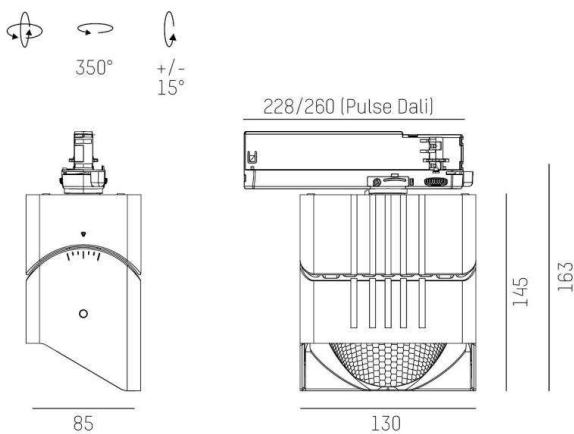

ARTIS

704-11101018705pv1

ARTIS 1 TRACK TRACK SPOTLIGHT WITH 3 PH ADAPTER made of aluminium, white, similar to RAL 9016, high-efficiently vacuum deposited synthetic reflector beam asymmetric, light output direct, swiveling 350°, tilting 30°, with converter, max. 800mA, dimmability: Pulse-DALI, adapter/ceiling base white, IP20 with the option of attaching the Lightguider for lighting the 3rd level

DRAWING

LIGHT DISTRIBUTION CURVE

TECHNICAL DETAILS

System perform. [W]	32
Bulb type	LED
Luminous flux [lm]	4000
Current sec. [mA]	800
Colour temp. [K]	3500K
CRI	HE>90
Optics	vacuum deposited synthetic reflector
Designer	INHOUSE
Converter	with converter
Light output	direct
Beam angle [°]	asymmetrisch
Voltage [V]	220-240V 50/60Hz
Material	aluminium
Length [mm]	171,5
Width [mm]	85
Height [mm]	163
IP protection class	IP20
Voltage class	protection cl. II
Net weight [kg]	1,15
Colour lamp	white
RAL	9016
Colour adapter/ceiling base	white
EAN-Number	9010870354692
Lifetime [h]	L80 B10 50 000
Energy efficiency cl.	D
No. of luminaires B16A	50