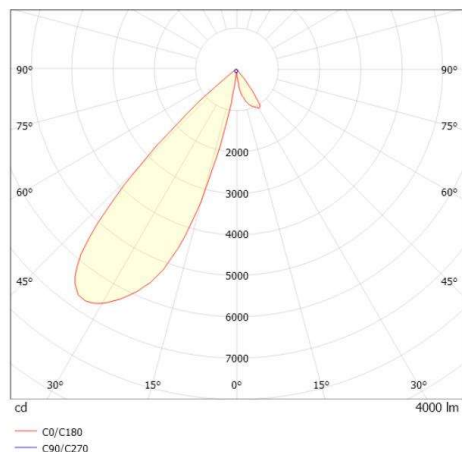

ARTIS

704-111010187060v1

ARTIS 1 TRACK TRACK SPOTLIGHT WITH 3 PH ADAPTER made of aluminium, black, similar to RAL 9005, high-efficiently vacuum deposited synthetic reflector beam asymmetric, light output direct, swiveling 350°, tilting 30°, with converter, max. 800mA, dimmability: not dimmable, adapter/ceiling base black, IP20 with the option of attaching the Lightguider for lighting the 3rd level

DRAWING

TECHNICAL DETAILS

System perform. [W]	32
Bulb type	LED
Luminous flux [lm]	4000
Current sec. [mA]	800
Colour temp. [K]	3500K
CRI	HE>90
Optics	vacuum deposited synthetic reflector
Designer	INHOUSE
Converter	with converter
Dimming	not dimmable
Light output	direct
Beam angle [°]	asymmetrisch
Voltage [V]	220-240V 50/60Hz
Material	aluminium
Length [mm]	171,5
Width [mm]	85
Height [mm]	163
IP protection class	IP20
Voltage class	protection cl. II
Net weight [kg]	1,19
Colour lamp	black
RAL	9005
Colour adapter/ceiling base	black
EAN-Number	9010870315655
Lifetime [h]	L80 B10 50 000
Energy efficiency cl.	D
No. of luminaires B16A	36

LIGHT DISTRIBUTION CURVE

The values are rated values. Power and luminous flux are initially subject to a tolerance of +/- 10%. Colour temperature tolerance: +/- 150 K. The values apply to an ambient temperature of 25°C unless otherwise specified.