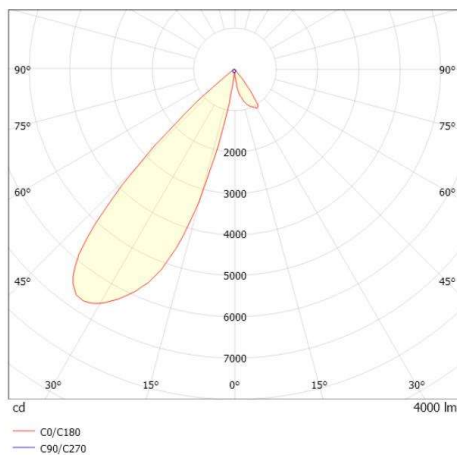

ARTIS

704-11101018706bv1

ARTIS 1 TRACK TRACK SPOTLIGHT WITH 3 PH ADAPTER made of aluminium, black, similar to RAL 9005, high-efficiently vacuum deposited synthetic reflector beam asymmetric, light output direct, swiveling 350°, tilting 30°, with converter, max. 800mA, dimmability: Smart bluetooth, adapter/ceiling base black, IP20 with the option of attaching the Lightguider for lighting the 3rd level

DRAWING

TECHNICAL DETAILS

System perform. [W]	32
Bulb type	LED
Luminous flux [lm]	4000
Current sec. [mA]	800
Colour temp. [K]	3500K
CRI	HE>90
Optics	vacuum deposited synthetic reflector
Designer	INHOUSE
Converter	with converter
Light output	direct
Beam angle [°]	asymmetrisch
Voltage [V]	220-240V 50/60Hz
Material	aluminium
Length [mm]	171,5
Width [mm]	85
Height [mm]	163
IP protection class	IP20
Voltage class	protection cl. II
Net weight [kg]	1,28
Colour lamp	black
RAL	9005
Colour adapter/ceiling base	black
EAN-Number	9010870354715
Lifetime [h]	L80 B10 50 000
Energy efficiency cl.	D
No. of luminaires B16A	50

LIGHT DISTRIBUTION CURVE

The values are rated values. Power and luminous flux are initially subject to a tolerance of +/- 10%. Colour temperature tolerance: +/- 150 K. The values apply to an ambient temperature of 25°C unless otherwise specified.