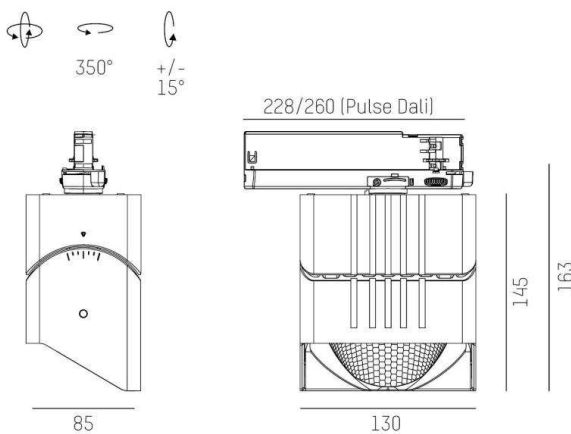

ARTIS

704-11101018706bv1

ARTIS 1 TRACK TRACK SPOTLIGHT WITH 3 PH ADAPTER made of aluminium, black, similar to RAL 9005, high-efficiently vacuum deposited synthetic reflector beam asymmetric, light output direct, swiveling 350°, tilting 30°, with converter, max. 800mA, dimmability: Smart bluetooth, adapter/ceiling base black, IP20 with the option of attaching the Lightguider for lighting the 3rd level

DRAWING

TECHNICAL DETAILS

System perform. [W]	32
Bulb type	LED
Luminous flux [lm]	4000
Current sec. [mA]	800
Colour temp. [K]	3500K
CRI	HE>90
Optics	vacuum deposited synthetic reflector
Designer	INHOUSE
Converter	with converter
Light output	direct
Beam angle [°]	asymmetrisch
Voltage [V]	220-240V 50/60Hz
Material	aluminium
Length [mm]	171,5
Width [mm]	85
Height [mm]	163
IP protection class	IP20
Voltage class	protection cl. II
Net weight [kg]	1,28
Colour lamp	black
RAL	9005
Colour adapter/ceiling base	black
EAN-Number	9010870354715
Lifetime [h]	L80 B10 50 000
Energy efficiency cl.	D
No. of luminaires B16A	50

LIGHT DISTRIBUTION CURVE

The values are rated values. Power and luminous flux are initially subject to a tolerance of +/- 10%. Colour temperature tolerance: +/- 150 K. The values apply to an ambient temperature of 25°C unless otherwise specified.