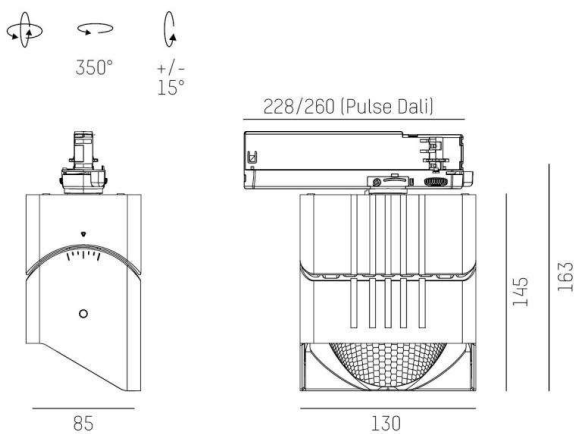

ARTIS

704-11101018706pv1

ARTIS 1 TRACK TRACK SPOTLIGHT WITH 3 PH ADAPTER made of aluminium, black, similar to RAL 9005, high-efficiently vacuum deposited synthetic reflector beam asymmetric, light output direct, swiveling 350°, tilting 30°, with converter, max. 800mA, dimmability: Pulse-DALI, adapter/ceiling base black, IP20 with the option of attaching the Lightguider for lighting the 3rd level

DRAWING

TECHNICAL DETAILS

System perform. [W]	32
Bulb type	LED
Luminous flux [lm]	4000
Current sec. [mA]	800
Colour temp. [K]	3500K
CRI	HE>90
Optics	vacuum deposited synthetic reflector
Designer	INHOUSE
Converter	with converter
Light output	direct
Beam angle [°]	asymmetrisch
Voltage [V]	220-240V 50/60Hz
Material	aluminium
Length [mm]	171,5
Width [mm]	85
Height [mm]	163
IP protection class	IP20
Voltage class	protection cl. II
Net weight [kg]	1,23
Colour lamp	black
RAL	9005
Colour adapter/ceiling base	black
EAN-Number	9010870354722
Lifetime [h]	L80 B10 50 000
Energy efficiency cl.	D
No. of luminaires B16A	50

LIGHT DISTRIBUTION CURVE

The values are rated values. Power and luminous flux are initially subject to a tolerance of +/- 10%. Colour temperature tolerance: +/- 150 K. The values apply to an ambient temperature of 25°C unless otherwise specified.