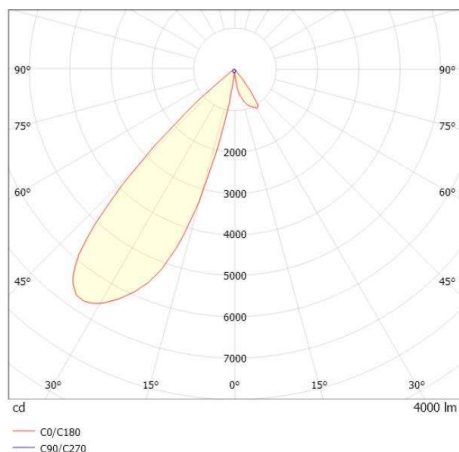

ARTIS

704-11101018706pv1

ARTIS 1 TRACK TRACK SPOTLIGHT WITH 3 PH ADAPTER made of aluminium, black, similar to RAL 9005, high-efficiently vacuum deposited synthetic reflector beam asymmetric, light output direct, swiveling 350°, tilting 30°, with converter, max. 800mA, dimmability: Pulse-DALI, adapter/ceiling base black, IP20 with the option of attaching the Lightguider for lighting the 3rd level

DRAWING

TECHNICAL DETAILS

System perform. [W]	32
Bulb type	LED
Luminous flux [lm]	4000
Current sec. [mA]	800
Colour temp. [K]	3500K
CRI	HE>90
Optics	vacuum deposited synthetic reflector
Designer	INHOUSE
Converter	with converter
Light output	direct
Beam angle [°]	asymmetrisch
Voltage [V]	220-240V 50/60Hz
Material	aluminium
Length [mm]	171,5
Width [mm]	85
Height [mm]	163
IP protection class	IP20
Voltage class	protection cl. II
Net weight [kg]	1,23
Colour lamp	black
RAL	9005
Colour adapter/ceiling base	black
EAN-Number	9010870354722
Lifetime [h]	L80 B10 50 000
Energy efficiency cl.	D
No. of luminaires B16A	50

LIGHT DISTRIBUTION CURVE

The values are rated values. Power and luminous flux are initially subject to a tolerance of +/- 10%. Colour temperature tolerance: +/- 150 K. The values apply to an ambient temperature of 25°C unless otherwise specified.