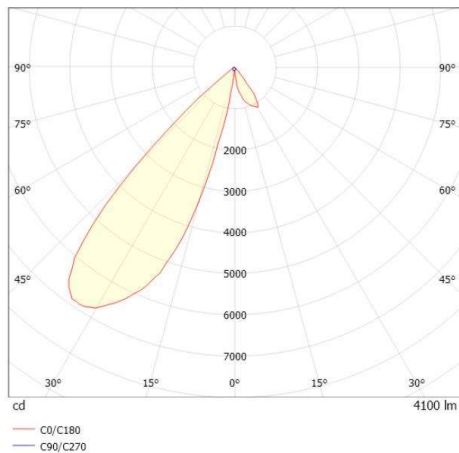

ARTIS

704-111010189040v1

ARTIS 1 TRACK TRACK SPOTLIGHT WITH 3 PH ADAPTER made of aluminium, grey, similar to RAL 9006, high-efficiently vacuum deposited synthetic reflector beam asymmetric, light output direct, swiveling 350°, tilting 30°, with converter, max. 800mA, dimmability: not dimmable, adapter/ceiling base grey, IP20 with the option of attaching the Lightguider for lighting the 3rd level

DRAWING

TECHNICAL DETAILS

System perform. [W]	32
Bulb type	LED
Luminous flux [lm]	4100
Current sec. [mA]	800
Colour temp. [K]	3000K
CRI	HE>90
Optics	vacuum deposited synthetic reflector
Designer	INHOUSE
Converter	with converter
Dimming	not dimmable
Light output	direct
Beam angle [°]	asymmetrisch
Voltage [V]	220-240V 50/60Hz
Material	aluminium
Length [mm]	171,5
Width [mm]	85
Height [mm]	163
IP protection class	IP20
Voltage class	protection cl. II
Net weight [kg]	0,95
Colour lamp	grey
RAL	9006
Colour adapter/ceiling base	grey
EAN-Number	9010870315662
Lifetime [h]	L80 B10 50 000
Energy efficiency cl.	D
No. of luminaires B16A	36

LIGHT DISTRIBUTION CURVE

The values are rated values. Power and luminous flux are initially subject to a tolerance of +/- 10%. Colour temperature tolerance: +/- 150 K. The values apply to an ambient temperature of 25°C unless otherwise specified.