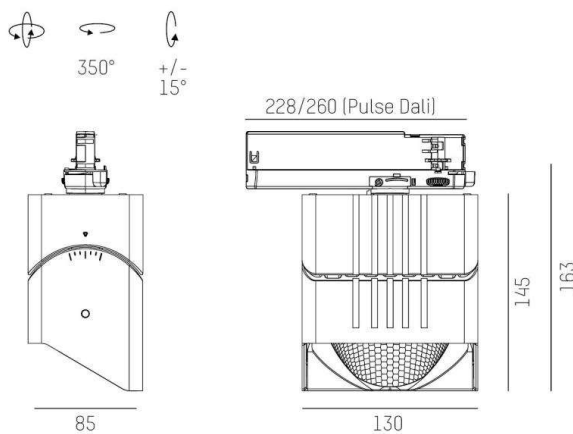

ARTIS

704-111010189040v1

ARTIS 1 TRACK TRACK SPOTLIGHT WITH 3 PH ADAPTER made of aluminium, grey, similar to RAL 9006, high-efficiently vacuum deposited synthetic reflector beam asymmetric, light output direct, swiveling 350°, tilting 30°, with converter, max. 800mA, dimmability: not dimmable, adapter/ceiling base grey, IP20 with the option of attaching the Lightguider for lighting the 3rd level

DRAWING

TECHNICAL DETAILS

System perform. [W]	32
Bulb type	LED
Luminous flux [lm]	4100
Current sec. [mA]	800
Colour temp. [K]	3000K
CRI	HE>90
Optics	vacuum deposited synthetic reflector
Designer	INHOUSE
Converter	with converter
Dimming	not dimmable
Light output	direct
Beam angle [°]	asymmetrisch
Voltage [V]	220-240V 50/60Hz
Material	aluminium
Length [mm]	171,5
Width [mm]	85
Height [mm]	163
IP protection class	IP20
Voltage class	protection cl. II
Net weight [kg]	0,95
Colour lamp	grey
RAL	9006
Colour adapter/ceiling base	grey
EAN-Number	9010870315662
Lifetime [h]	L80 B10 50 000
Energy efficiency cl.	D
No. of luminaires B16A	36

LIGHT DISTRIBUTION CURVE

The values are rated values. Power and luminous flux are initially subject to a tolerance of +/- 10%. Colour temperature tolerance: +/- 150 K. The values apply to an ambient temperature of 25°C unless otherwise specified.